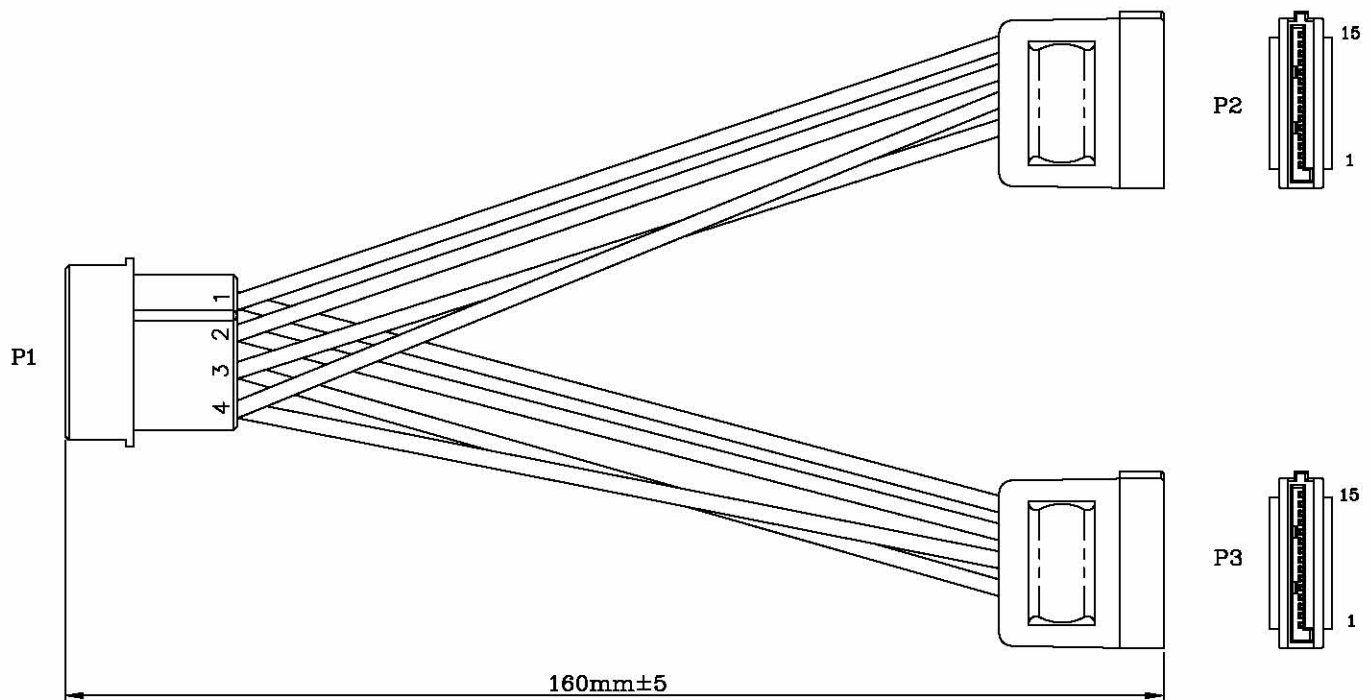

Datenblatt - Fiche technique - Data sheet

11.03.1050

ROLINE Y-Adapterkabel 4 pol. HDD / 2x SATA

ROLINE Câble d'alimentation en Y 4 pôles disque dur / 2 x SATA

ROLINE Internal Y-Power Cable, 4-Pin HDD to 2x SATA, 0.12 m

WIRE CONNECTION:

- 100% OPEN / SHORT / INSULATING TEST
- INSULATION TEST: 2MΩ

COMPONENTS	DESCRIPTION	Q'TY
1	15Pin Power Insulator :PBT UL94V-0 ,Black , Contact :Phosphor Bronze	2
2	Power Plug 4P Male	1
3	CABLE 1007 20AWG (Color: BLACK X4 ,YELLOW X2 , RED X2) L : 140mm	8
4	HOOD PVC Molded Color: Black	2

2		
1		
NO.	DATE	MODIFICATION
Rotronic Co., Ltd. P/N: 11.03.1050		APPROVED BY: _____ DATE: _____ CHECKED BY: _____ DATE: _____
CUSTOMER P/N: _____ DESCRIPTION:		SALES: _____ DATE: _____ NAME: _____
Serial ATA Receptacle 15Pin To Power Cable L : 16CM		SCALE: X:1 UNIT: mm VERSION: A DRAWN BY: 陳政豐 2003.07.09 DRAWING NO: 9029-0005-0016-02