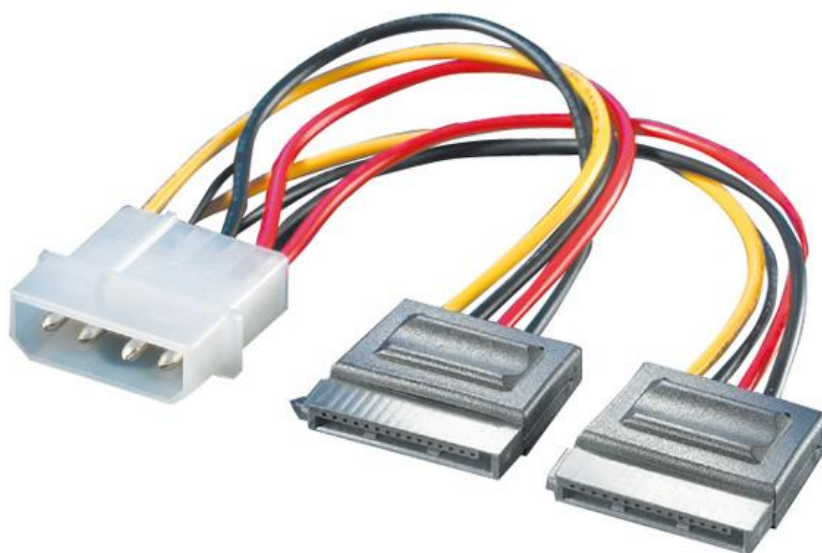

Datenblatt - Fiche technique - Data sheet

11.03.1050

ROLINE Y-Adapterkabel 4 pol. HDD / 2x SATA

ROLINE Câble d'alimentation en Y 4 pôles disque dur / 2 x SATA

ROLINE Internal Y-Power Cable, 4-Pin HDD to 2x SATA, 0.12 m

WIRE CONNECTION:

- 100% OPEN / SHORT / INSULATING TEST
- INSULATION TEST: 2MΩ

COMPONENTS	DESCRIPTION	Q'TY
1	15Pin Power Insulator :PBT UL94V-0 ,Black , Contact :Phosphor Bronze	2
2	Power Plug 4P Male	1
3	CABLE 1007 20AWG (Color: BLACK X4 ,YELLOW X2 , RED X2) L : 140mm	8
4	HOOD PVC Molded Color: Black	2

2		
1		
NO.	DATE	MODIFICATION
Rotronic Co., Ltd. P/N: 11.03.1050		APPROVED BY: _____ DATE: _____ CHECKED BY: _____ DATE: _____
CUSTOMER P/N: _____ DESCRIPTION:		SALES: _____ DATE: _____ NAME: _____
Serial ATA Receptacle 15Pin To Power Cable L : 16CM		SCALE: X:1 UNIT: mm VERSION: A DRAWN BY: 陳政豐 2003.07.09 DRAWING NO: 9029-0005-0016-02