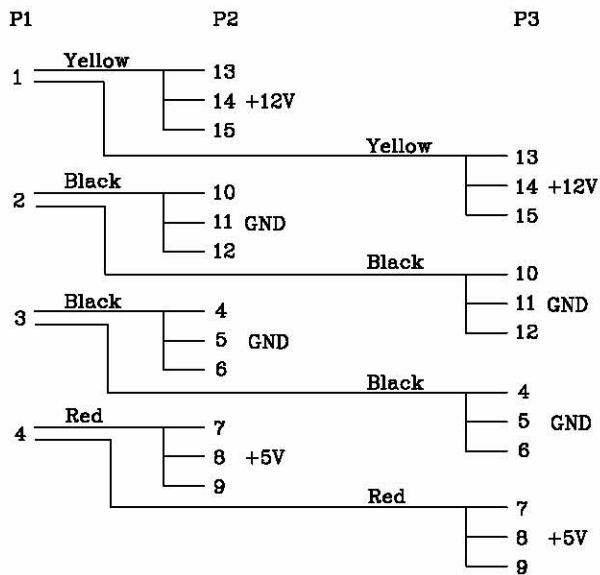

Datenblatt - Fiche technique - Data sheet

11.03.1050

ROLINE Y-Adapterkabel 4 pol. HDD / 2x SATA

ROLINE Câble d'alimentation en Y 4 pôles disque dur / 2 x SATA

ROLINE Internal Y-Power Cable, 4-Pin HDD to 2x SATA, 0.12 m

WIRE CONNECTION:

- 100% OPEN / SHORT / INSULATING TEST
- INSULATION TEST: 2MΩ

COMPONENTS	DESCRIPTION	Q'TY
1	15Pin Power Insulator :PBT UL94V-0 ,Black , Contact :Phosphor Bronze	2
2	Power Plug 4P Male	1
3	CABLE 1007 20AWG (Color: BLACK X4 ,YELLOW X2 , RED X2) L : 140mm	8
4	HOOD PVC Molded Color: Black	2

2		
1		
NO.	DATE	MODIFICATION
Rotronic Co., Ltd. P/N: 11.03.1050		APPROVED BY: _____ DATE: _____ CHECKED BY: _____ DATE: _____
CUSTOMER P/N: _____ DESCRIPTION:		SALES: _____ DATE: _____ NAME: _____
Serial ATA Receptacle 15Pin To Power Cable L : 16CM		SCALE: X:1 UNIT: mm VERSION: A DRAWN BY: 陳政豐 2003.07.09 DRAWING NO: 9029-0005-0016-02