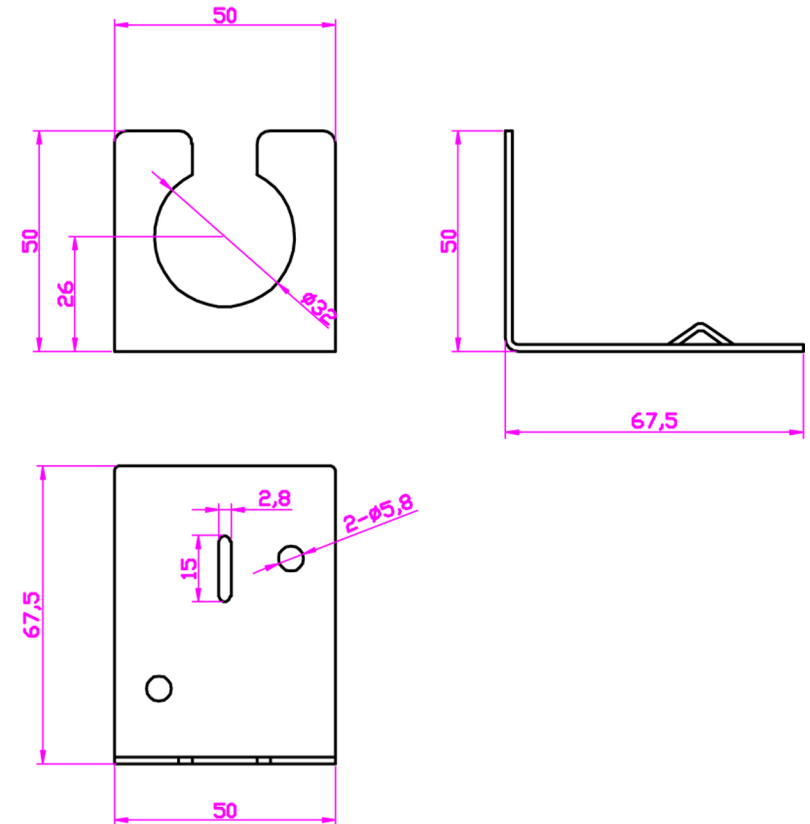

### **Specifications**

- Colour: black
- Material: Cold rolled steel
- Sizes:
  - 2 outlet 138 x 60 x 63 mm
  - 4 outlet 175 x 60 x 63 mm
  - 6 outlet 225 x 60 x 63 mm

### ***Specifications***

- Dimensions: 67.5 x 50 x 50 mm
- Weight: 56g
- Colour: Black
- Material: Cold rolled steel

ROHS Compliant

Code: MGOP2

Cold-rolled steel sheets: 1.5mm

ROHS Compliant

Code: MGOP4

Cold-rolled steel sheets: 1.5mm

ROHS Compliant

Code: MGOP6

Cold-rolled steel sheets: 1.5mm

ROHS Compliant

Code: **MGOPLP32**  
**MGOPLP25**

Cold-rolled steel sheets: 1.5mm