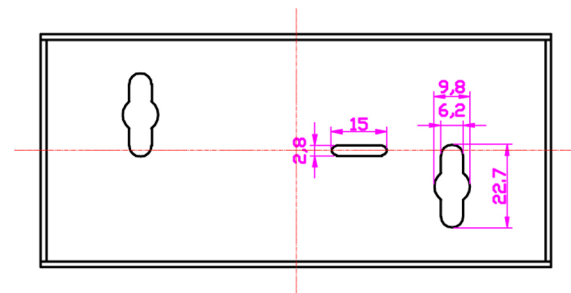

### **Specifications**

- Colour: black
- Material: Cold rolled steel
- Sizes:
  - 2 outlet 138 x 60 x 63 mm
  - 4 outlet 175 x 60 x 63 mm
  - 6 outlet 225 x 60 x 63 mm

### ***Specifications***

- Dimensions: 67.5 x 50 x 50 mm
- Weight: 56g
- Colour: Black
- Material: Cold rolled steel

ROHS Compliant

Code: MGOP2

Cold-rolled steel sheets: 1.5mm

ROHS Compliant

Code: MGOP4

Cold-rolled steel sheets: 1.5mm