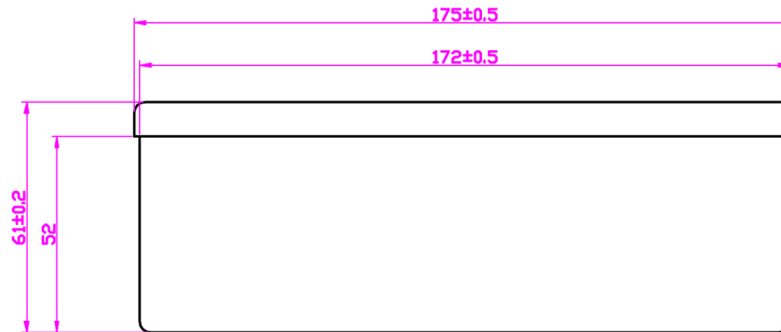

### **Specifications**

- Colour: black
- Material: Cold rolled steel
- Sizes:
  - 2 outlet 138 x 60 x 63 mm
  - 4 outlet 175 x 60 x 63 mm
  - 6 outlet 225 x 60 x 63 mm

### ***Specifications***

- Dimensions: 67.5 x 50 x 50 mm
- Weight: 56g
- Colour: Black
- Material: Cold rolled steel

ROHS Compliant

Code: MGOP2

Cold-rolled steel sheets: 1.5mm

ROHS Compliant

Code: MGOP4

Cold-rolled steel sheets: 1.5mm