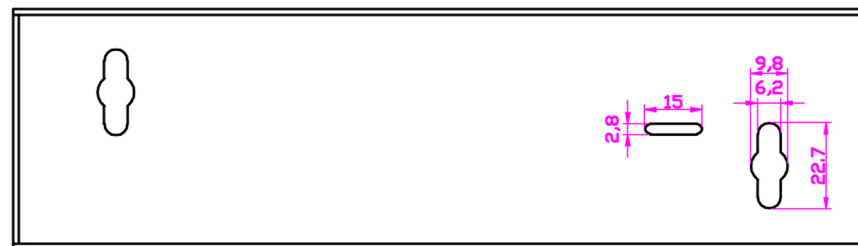

Cold-rolled steel sheets: 1.5mm