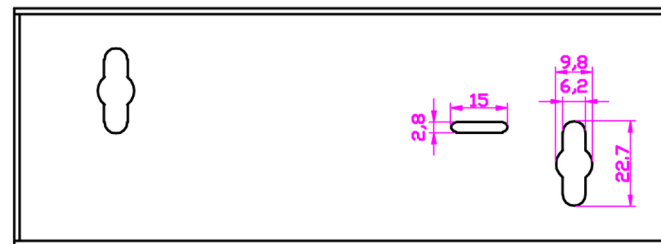

### **Specifications**

- Colour: black
- Material: Cold rolled steel
- Sizes:
  - 2 outlet 138 x 60 x 63 mm
  - 4 outlet 175 x 60 x 63 mm
  - 6 outlet 225 x 60 x 63 mm

### ***Specifications***

- Dimensions: 67.5 x 50 x 50 mm
- Weight: 56g
- Colour: Black
- Material: Cold rolled steel

ROHS Compliant

Code: MGOP2

Cold-rolled steel sheets: 1.5mm

ROHS Compliant

Code: MGOP4

Cold-rolled steel sheets: 1.5mm