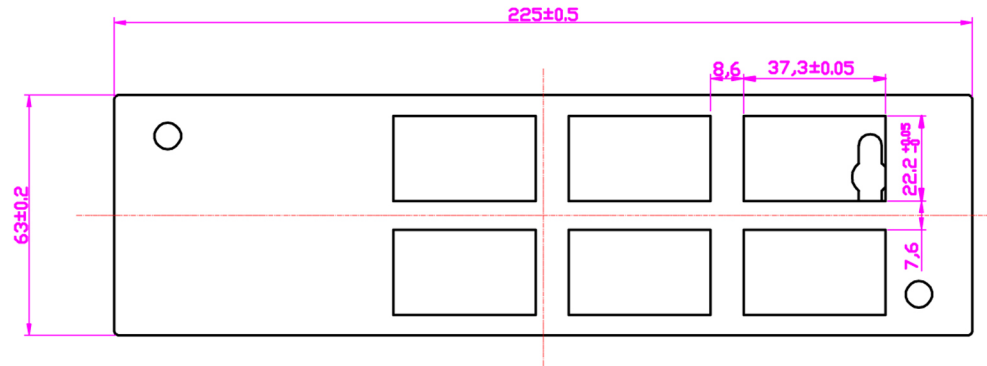

ROHS Compliant

Code: MGOP6