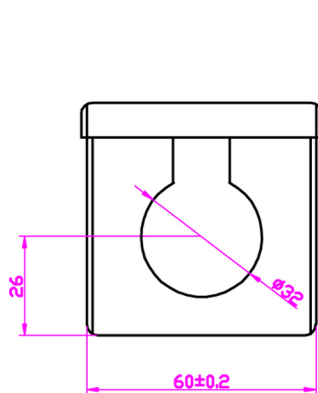

### **Specifications**

- Colour: black
- Material: Cold rolled steel
- Sizes:
  - 2 outlet 138 x 60 x 63 mm
  - 4 outlet 175 x 60 x 63 mm
  - 6 outlet 225 x 60 x 63 mm

### ***Specifications***

- Dimensions: 67.5 x 50 x 50 mm
- Weight: 56g
- Colour: Black
- Material: Cold rolled steel

ROHS Compliant

Code: MGOP2

Cold-rolled steel sheets: 1.5mm

ROHS Compliant

Code: MGOP4

Cold-rolled steel sheets: 1.5mm

ROHS Compliant

Code: MGOP6

Cold-rolled steel sheets: 1.5mm

ROHS Compliant

Code: **MGOPLP32**  
**MGOPLP25**

Cold-rolled steel sheets: 1.5mm