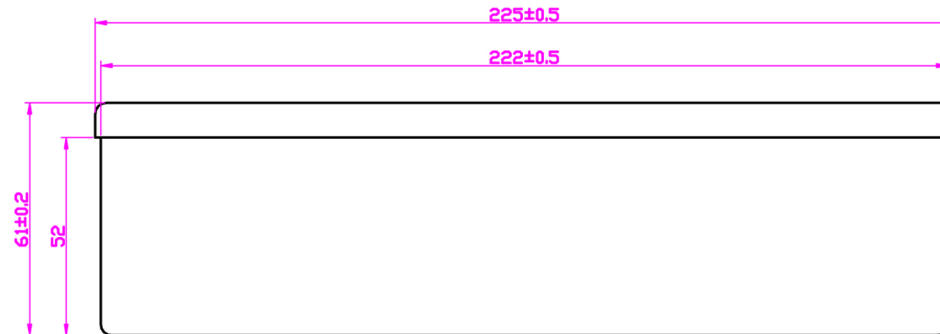

ROHS Compliant

Code: MGOP6