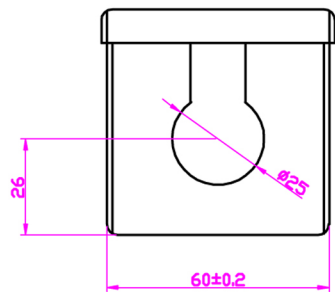

### **Specifications**

- Colour: black
- Material: Cold rolled steel
- Sizes:
  - 2 outlet 138 x 60 x 63 mm
  - 4 outlet 175 x 60 x 63 mm
  - 6 outlet 225 x 60 x 63 mm

## Latch Plates

Latch Plates (MGOPLP25, MGOPLP32)

Our two Latch Plates are designed to accommodate flexible conduit during the fixing of GOP boxes into a raised floor box or in a workplace (such as under desk).

### ***Features***

- Fixing brackets for conduit used with GOP Boxes
- Available with apertures for 25 mm or 32 mm conduit
- Attractive semi-gloss finish matches our GOP boxes

### ***Specifications***

- Dimensions: 67.5 x 50 x 50 mm
- Weight: 56g
- Colour: Black
- Material: Cold rolled steel

ROHS Compliant

Code: MGOP2

Cold-rolled steel sheets: 1.5mm

ROHS Compliant

Code: MGOP4

Cold-rolled steel sheets: 1.5mm