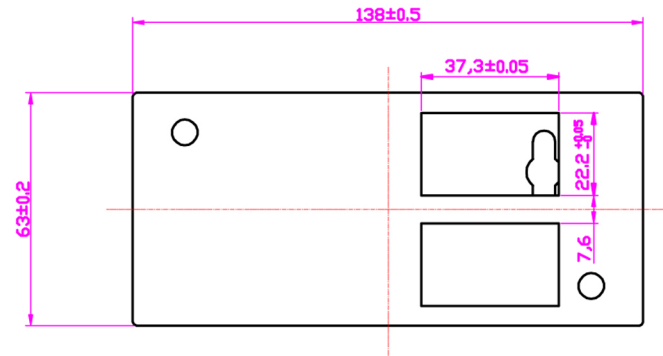

### **Specifications**

- Colour: black
- Material: Cold rolled steel
- Sizes:
  - 2 outlet 138 x 60 x 63 mm
  - 4 outlet 175 x 60 x 63 mm
  - 6 outlet 225 x 60 x 63 mm

## Latch Plates

Latch Plates (MGOPLP25, MGOPLP32)

Our two Latch Plates are designed to accommodate flexible conduit during the fixing of GOP boxes into a raised floor box or in a workplace (such as under desk).

### ***Specifications***

- Dimensions: 67.5 x 50 x 50 mm
- Weight: 56g
- Colour: Black
- Material: Cold rolled steel

ROHS Compliant

Code: MGOP2

Cold-rolled steel sheets: 1.5mm

ROHS Compliant

Code: MGOP4

Cold-rolled steel sheets: 1.5mm