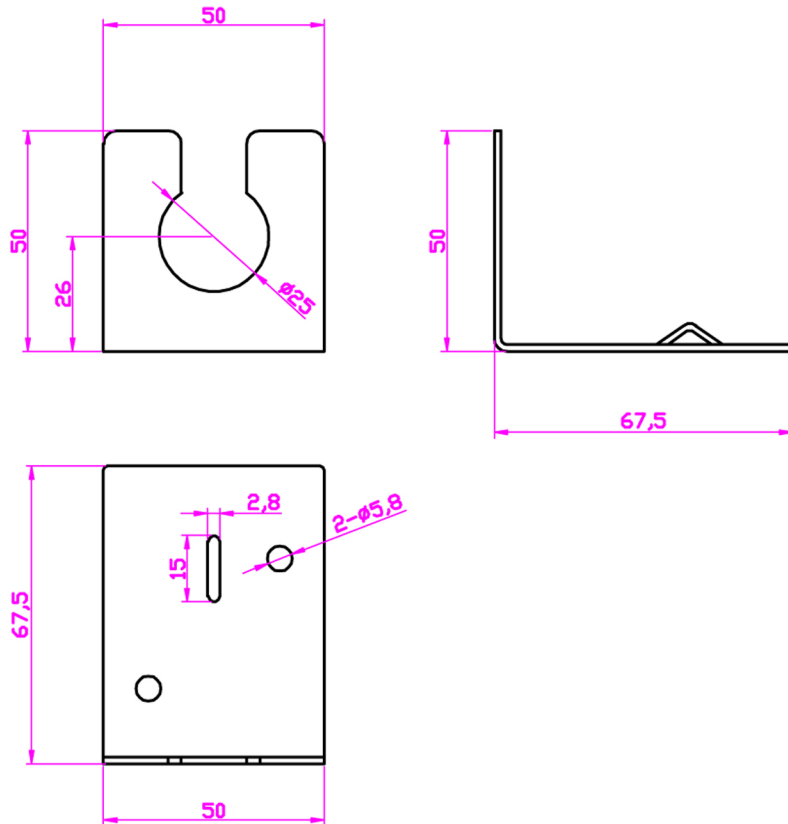

### **Specifications**

- Colour: black
- Material: Cold rolled steel
- Sizes:
  - 2 outlet 138 x 60 x 63 mm
  - 4 outlet 175 x 60 x 63 mm
  - 6 outlet 225 x 60 x 63 mm

### ***Specifications***

- Dimensions: 67.5 x 50 x 50 mm
- Weight: 56g
- Colour: Black
- Material: Cold rolled steel

ROHS Compliant

Code: MGOP2

Cold-rolled steel sheets: 1.5mm

ROHS Compliant

Code: MGOP4

Cold-rolled steel sheets: 1.5mm

ROHS Compliant

Code: MGOP6

Cold-rolled steel sheets: 1.5mm

ROHS Compliant

Code: **MGOPLP32**  
**MGOPLP25**

Cold-rolled steel sheets: 1.5mm