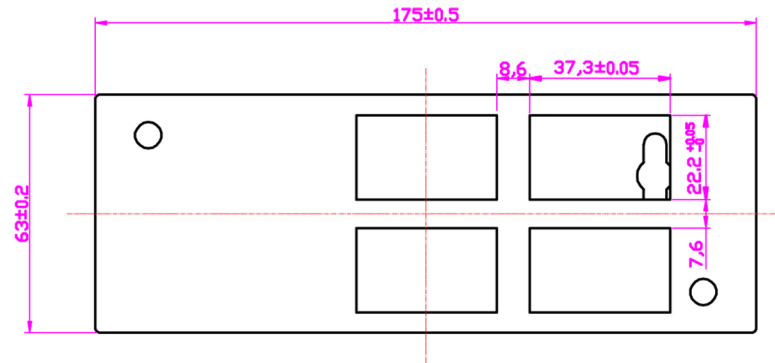

### **Specifications**

- Colour: black
- Material: Cold rolled steel
- Sizes:
  - 2 outlet 138 x 60 x 63 mm
  - 4 outlet 175 x 60 x 63 mm
  - 6 outlet 225 x 60 x 63 mm

### ***Specifications***

- Dimensions: 67.5 x 50 x 50 mm
- Weight: 56g
- Colour: Black
- Material: Cold rolled steel

ROHS Compliant

Code: MGOP2

Cold-rolled steel sheets: 1.5mm

ROHS Compliant

Code: MGOP4

Cold-rolled steel sheets: 1.5mm