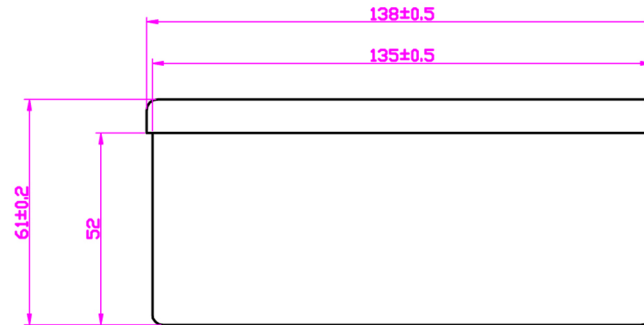

### **Specifications**

- Colour: black
- Material: Cold rolled steel
- Sizes:
  - 2 outlet 138 x 60 x 63 mm
  - 4 outlet 175 x 60 x 63 mm
  - 6 outlet 225 x 60 x 63 mm

### ***Specifications***

- Dimensions: 67.5 x 50 x 50 mm
- Weight: 56g
- Colour: Black
- Material: Cold rolled steel

ROHS Compliant

Code: MGOP2

Cold-rolled steel sheets: 1.5mm

ROHS Compliant

Code: MGOP4

Cold-rolled steel sheets: 1.5mm