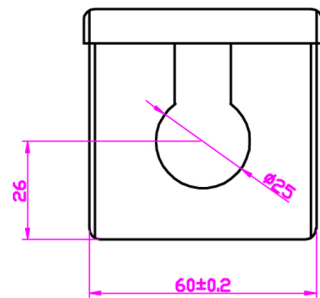

### **Specifications**

- Colour: black
- Material: Cold rolled steel
- Sizes:
  - 2 outlet 138 x 60 x 63 mm
  - 4 outlet 175 x 60 x 63 mm
  - 6 outlet 225 x 60 x 63 mm

### ***Specifications***

- Dimensions: 67.5 x 50 x 50 mm
- Weight: 56g
- Colour: Black
- Material: Cold rolled steel

ROHS Compliant

Code: MGOP2

Cold-rolled steel sheets: 1.5mm

ROHS Compliant

Code: MGOP4

Cold-rolled steel sheets: 1.5mm

ROHS Compliant

Code: MGOP6

Cold-rolled steel sheets: 1.5mm

ROHS Compliant

Code: **MGOPLP32**  
**MGOPLP25**

Cold-rolled steel sheets: 1.5mm