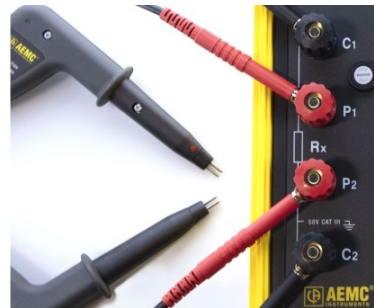

* For use with any micro-ohmmeter that accepts fork terminal termination

** For use with any micro-ohmmeter that accepts 4mm banana plugs or fork terminal termination

Lead Connections for Current Models of the 6240 and 6255*

The two leads of each Kelvin probe will connect to the C1, P1 and C2, P2 on current Models 6240 and 6255 instruments

For the Kelvin probes with
Red/Red and **Blk/Blk** leads:
Connect them as
shown here.

For the probes with
Red/Blk and **Red/Blk** leads:
Connect them as
shown here.

For the probes with
Red/Blk and **Red/Blk** leads
and **Red DOT** located on the
probe tip:
Connect them as
shown here.

* For Models 6240 and 6255 instruments with serial numbers lower than 116339SEDV, terminals C1 and P1 are red, and C2 and P2 are black. In this case, connect probes as shown in the table on the following page.

For the probes with **Red/Blk** and **Red/Blk** leads: Connect them as shown here.

For the probes with **Red/Blk** and **Red/Blk** leads and **Red DOT** located on the probe tip: Connect them as shown here.