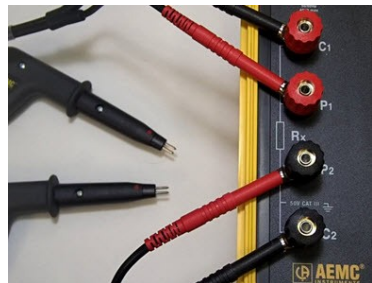

For the probes with
Red/Blk and **Red/Blk** leads:
Connect them as
shown here.

For the probes with
Red/Blk and **Red/Blk** leads
and **Red DOT** located on the
probe tip:
Connect them as
shown here.

* For Models 6240 and 6255 instruments with serial numbers lower than 116339SEDV, terminals C1 and P1 are red, and C2 and P2 are black. In this case, connect probes as shown in the table on the following page.

Lead Connections for Previous Models of the 6240, 6250, and 6255

The two leads of each Kelvin probe will connect to the C1, P1 and C2, P2 on older Models 6240, 6250 & 6255 instruments

For the probes with **Red/Red** and **Blk/Blk** leads: Connect them as shown here

For the probes with **Red/Blk** and **Red/Blk** leads: Connect them as shown here.

For the probes with **Red/Blk** and **Red/Blk** leads and **Red DOT** located on the probe tip: Connect them as shown here.