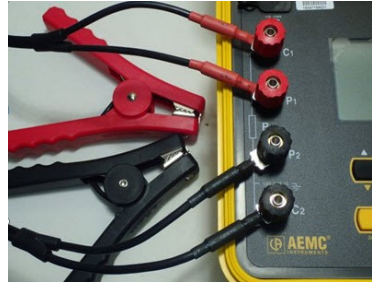

Lead Connections for Previous Models of the 6240, 6250, and 6255

The two leads of each Kelvin probe will connect to the C1, P1 and C2, P2 on older Models 6240, 6250 & 6255 instruments

For the probes with **Red/Red** and **Blk/Blk** leads: Connect them as shown here