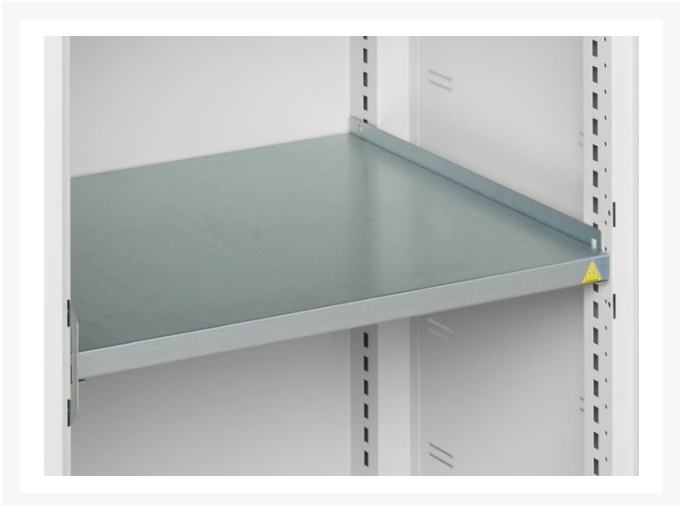

16926032. - verso shelf cupboard

Short Description

verso shelf cupboard with 1 shelf
WxDxH: 525x550x600mm

Product Images

Additional Information

Description	verso shelf cupboard. Featuring a robust, fully welded steel housing with single, reinforced high door with 1 adjustable height, galvanised steel shelf (75kg U.D.L.). Finished in durable powder coat paint. WxDxH: 525x550x600mm.
Width	525
Depth	550
Height	600
Customs tariff number	94032080
Product material	Sheet steel
Product surface	Powder coated
Door type	Plain
Door height 1	525 mm
Number of shelves	1
Shelf Type	Full Depth
Shelf Material	Steel
Shelf Load Capacity	75kg

Product Options

Colour:	Anthracite grey
	Crimson red
	Gentian blue
	Light grey