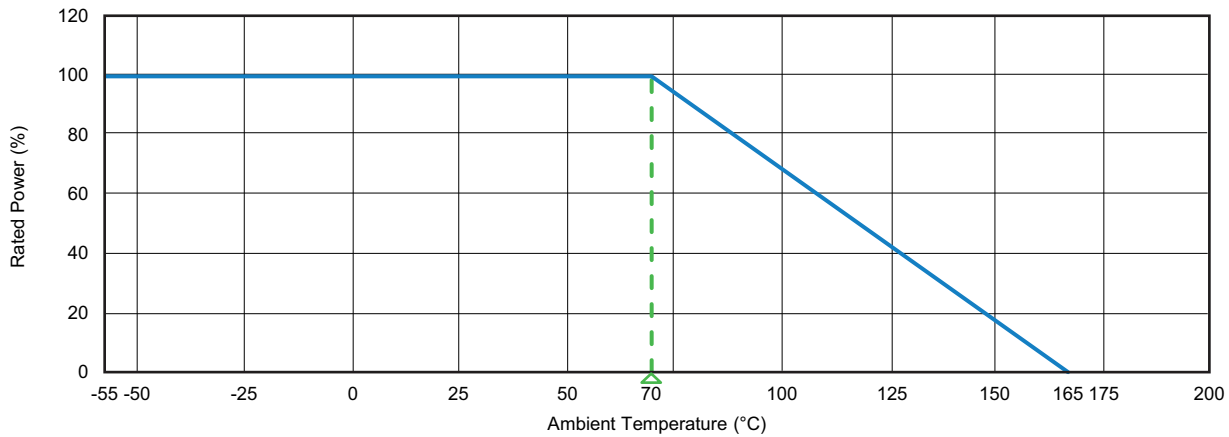

LOAD LIFE SHIFT DUE TO POWER AND DERATING AT +70 °C

The power rating for the CMF parts is tied to the derating temperature, the heat rise of the parts, and the ΔR for the load life performance. When the tables/graphs below are used together they show that when the parts are run at their higher power ratings, the parts will run hotter, which has the potential of causing the resistance of the parts to shift more over the life of the part.

LOAD LIFE SHIFT VS. POWER RATING			
LOAD LIFE	MAXIMUM ΔR (TYPICAL TEST LOTS)		
	$\pm 0.15\%$	$\pm 0.5\%$	$\pm 1.0\%$
MODEL	POWER RATING AT +70 °C		
CMF50	1/10 W	1/8 W	1/4 W
CMF55, CMF07	1/8 W	1/4 W	1/2 W
CMF60, CMF20	1/4 W	1/2 W	1 W

CMF resistors have an operating temperature range of -55 °C to +125 °C. They must be derated at high ambient temperatures according to the derating curve.

DERATING

MATERIAL SPECIFICATIONS

Element	Vacuum-deposited nickel-chrome alloy	Coating	Flame retardant epoxy, formulated for superior moisture protection
Core	Fire-cleaned high purity ceramic	Solderability	Continuous satisfactory coverage when tested in accordance with JSTD-002

MARKING

Temperature coefficient: T00 = 200 ppm, T0 = 150 ppm, T1 = 100 ppm, T2 = 50 ppm, T9 = 25 ppm, M = 300 ppm

CMF50: (2 lines)

CMF55, CMF60, CMF65, CMF70: (4 lines)

3.01 Value
K 1 % Ohm, K or M sign and tolerance

DALE Manufacturer's name
CMF55 Style and size
49.9 k Ω Value
1 % T2 Tolerance and TC