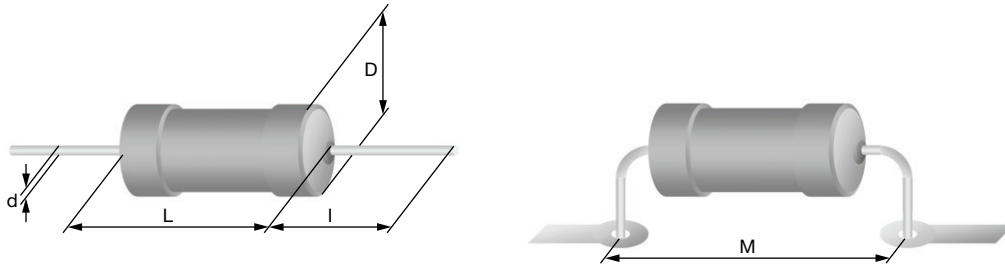

GLOBAL PART NUMBER INFORMATION														
Global Part Numbering: CMF55301R00FKEK														
C	M	F	5	5	3	0	1	R	0	0	F	K	E	K
GLOBAL MODEL (See Standard Electrical Specifications table)			RESISTANCE VALUE R = Ω K = $k\Omega$ M = $M\Omega$ R10000 = 0.1 Ω 680K00 = 680 $k\Omega$ 1M0000 = 1.0 $M\Omega$			TOLERANCE CODE B = $\pm 0.1\%$ C = $\pm 0.25\%$ D = $\pm 0.5\%$ F = $\pm 1\%$ G = $\pm 2\%$ J = $\pm 5\%$			TEMPERATURE COEFFICIENT E = 25 ppm H = 50 ppm K = 100 ppm L = 150 ppm N = 200 ppm M = 300 ppm			PACKAGING EA = lead (Pb)-free, T/R (full) EB = lead (Pb)-free, ammo pack (1000 pieces)		

Note

- For additional information on packaging, refer to the "Through-Hole Resistor Packaging" document (www.vishay.com/doc?31544)

DIMENSIONS in millimeters

GLOBAL MODEL	D_{max.}	L_{max.}	d_{nom.}	I_{min.}	M_{min.}	MASS (mg)
CMF50	1.6	3.6	0.5	29	5	125
CMF55	2.5	6.5	0.6	28	10	220
CMF60	4.2	11.9	0.8	31	15	700
CMF07	2.5	6.5	0.6	28	10	220
CMF20	4.2	11.9	0.8	31	15	700

TECHNICAL SPECIFICATIONS						
PARAMETER	UNIT	CMF50	CMF55	CMF07	CMF60	CMF20
Maximum Working Voltage	V_≅	≤ 300	≤ 250	≤ 250	≤ 500	≤ 500
Insulation Voltage (1 Min)	V_{eff}	300	500	500	800	800
Dielectric Strength	V_{AC}	300	450	450	750	750
Insulation Resistance	Ω	≥ 10¹¹				
Operating Temperature Range	°C	-55 to +125				
Terminal Strength (Pull Test)	lb	2	2	5	2	5
Weight (Max.)	mg	125	220	220	700	700

TEMPERATURE COEFFICIENT CODES	
GLOBAL TC CODE	TEMPERATURE COEFFICIENT
E	25 ppm/°C
H	50 ppm/°C
K	100 ppm/°C
L	150 ppm/°C
N	200 ppm/°C
M	300 ppm/°C