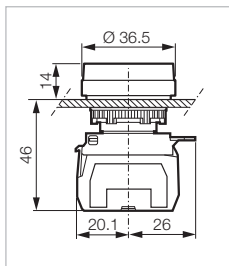

230 Vac

- Red
- Green
- Clear
- Yellow
- White
- Blue

- T10SA10-3EARH
- T10SA20-3EAGH
- T10SA30-3EAWH
- T10SA40-3EAYH
- T10SA50-3EAWH
- T10SA60-3EABH

- T10SB10-3EARH
- T10SB20-3EAGH
- T10SB30-3EAWH
- T10SB40-3EAYH
- T10SB50-3EAWH
- T10SB60-3EABH