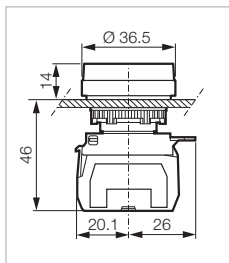

Complete units: Pilot lights \varnothing 30MM

► PILOT LIGHTS

 Technical Info (p.149)

HEAD, CLIP AND MODULE

Ribbed Lens
Part Number

Smooth Lens
Part Number

T10SA10-3EARL

**WITH THREE POSITION CLIP
12/24 VAC/DC**