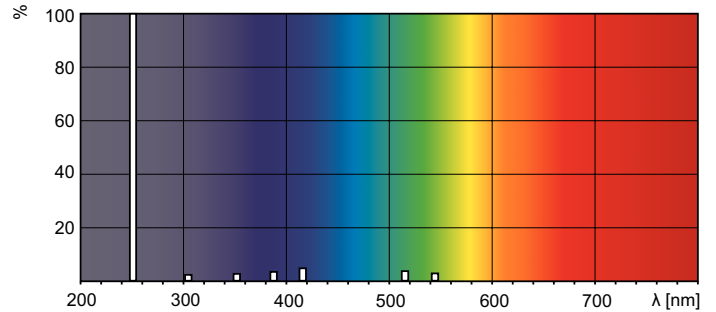

Product data

General Information		Voltage (Nom)	
Cap-Base	2G11 [2G11]	58 V	
Main Application	Disinfection	Mechanical and Housing	
Useful Life (Nom)	9000 h	Cap-Base Information	4 Pins
System Description	-	Bulb Shape	2xT16
Light Technical		Approval and Application	
Color Code	TUV	Mercury (Hg) Content (Nom)	4.4 mg
Color Designation	- [Not Specified]	UV	
Depreciation at Useful Lifetime	20 %	UV-C Radiation at 100 hr	4.7 W
Operating and Electrical		Product Data	
Power (Nom)	18 W	Full product code	871150062492540
Lamp Current (Nom)	0.375 A		

Dimensional drawing

Product	D1 (max)	D (max)	A (max)	B (max)	C (max)
TUV PL-L 18W/4P 1CT/25	18 mm	39 mm	195 mm	220 mm	225 mm

TUV PL-L 18W/4P

Photometric data

XDP0_XUTUVPLL-Spectral power distribution Colour