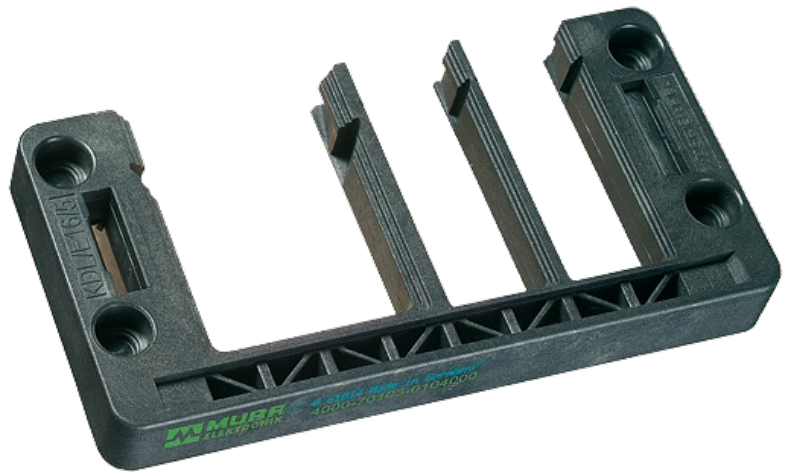

## MODLINK MSDD CABLE ENTRY SYSTEM

KDL/E 16/5

Size 16  
for 5 cables (1 large, 4 small)

For sale only in packing units

### [Link to Product](#)

#### Illustration

Product may differ from Image