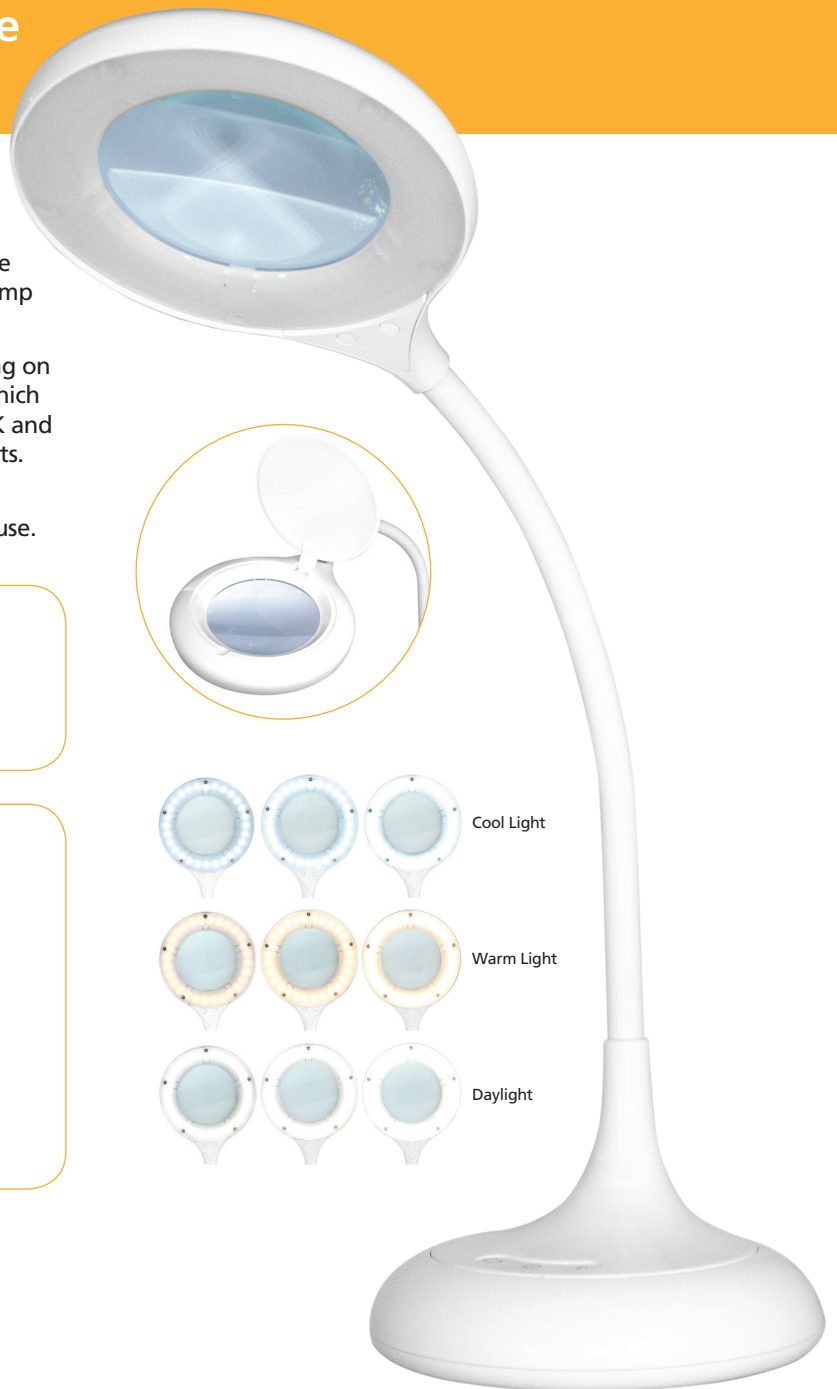

Chameleon Desk Magnifier

A sturdy desk lamp, with 3 colour settings.
Ideal for working with intricate detail.

The Chameleon Desk Magnifier is a modern designed, sturdy desk lamp with a flexible goose neck.

It has 3X magnification, making it ideal for crafters, mobile beauty, reading and users with low levels of vision. This lamp is ideal for working with intricate detail.

The bright LEDs clearly light up the area the lamp is shining on and features three touch sensitive buttons on the base, which control the colour temperature of the lamp (2800K, 4000K and 6000K), as well as adjust the brightness of light that it emits.

The magnifier which is situated between the LEDs on the circular head, has a cover to protect the lens when not in use.

FEATURES

- Flexible Goose Neck.
- 3 step dimmer technology.
- 3 X magnification lens surrounded by daylight LEDs.

TECHNICAL DETAILS

- Light diameter: 14cm (5.5 inches).
- Magnifier diameter: 8.3cm (3.25 inches).
- Height: 52cm (20.5 inches).
- Base diameter: 15cm (6 inches).
- Colour temperature: 2800K, 4000K and 6000K.
- Lumens: 490.
- Magnification: 8D (3X).
- Weight: 1.1kg.
- Colour: White.
- Comes with a 2 year warranty.