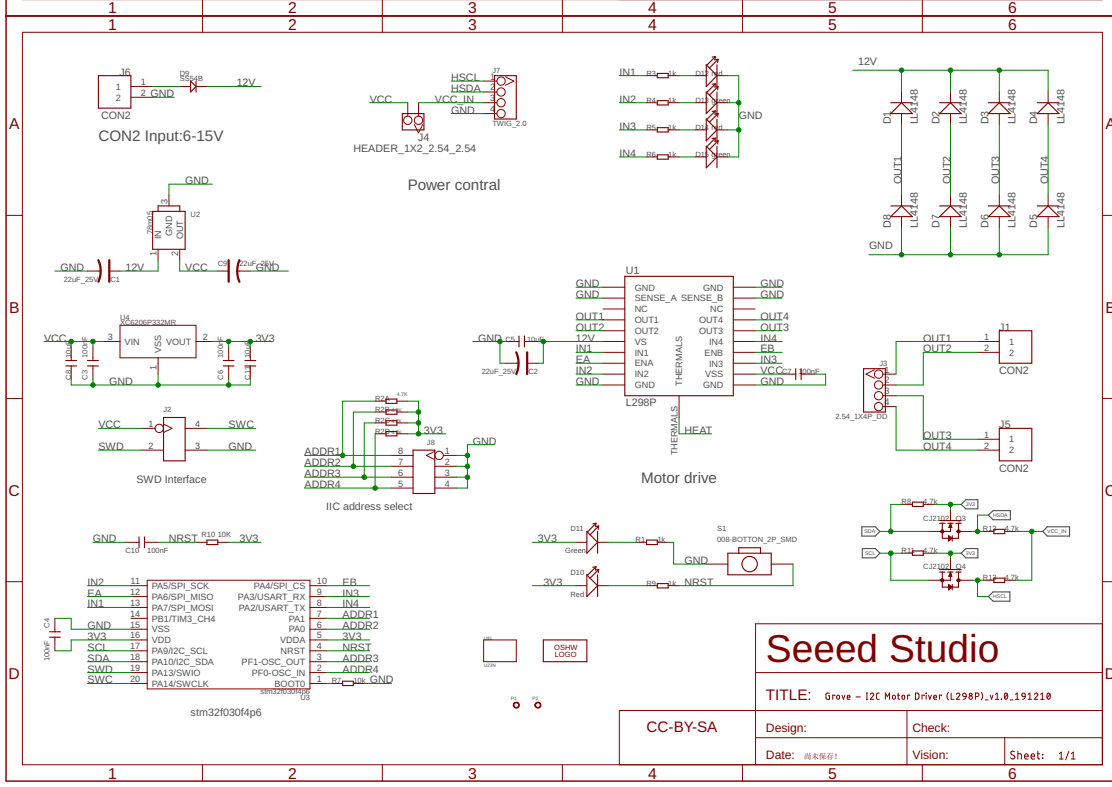

1	2	3	4	5	6										
A	<table border="1"> <thead> <tr> <th>REV</th> <th>Description</th> <th>DATE</th> <th>BY</th> </tr> </thead> <tbody> <tr> <td>v1.0</td> <td>Rearrange and add silkscreen</td> <td>2019.12.10</td> <td>Jienian.Feng</td> </tr> </tbody> </table>				REV	Description	DATE	BY	v1.0	Rearrange and add silkscreen	2019.12.10	Jienian.Feng	A		
REV	Description	DATE	BY												
v1.0	Rearrange and add silkscreen	2019.12.10	Jienian.Feng												
B					B										
C					C										
D					D										
				<table border="1"> <tr> <td colspan="2" style="text-align: center;">Seed Studio</td> </tr> <tr> <td colspan="2">TITLE: Grove - I2C Motor Driver (L298P)_v1.0_191210</td> </tr> <tr> <td>Design:</td> <td>Check:</td> </tr> <tr> <td>Date: 尚未保存!</td> <td>Vision:</td> </tr> <tr> <td colspan="2" style="text-align: right;">Sheet: 1/1</td> </tr> </table>		Seed Studio		TITLE: Grove - I2C Motor Driver (L298P)_v1.0_191210		Design:	Check:	Date: 尚未保存!	Vision:	Sheet: 1/1	
Seed Studio															
TITLE: Grove - I2C Motor Driver (L298P)_v1.0_191210															
Design:	Check:														
Date: 尚未保存!	Vision:														
Sheet: 1/1															
CC-BY-SA															

Seed Studio	
TITLE: Grove - I2C Motor Driver (L298P)_v1.0_191210	
Design:	Check:
Date: 尚未保存!	Vision:
Sheet: 1/1	

CC-BY-SA