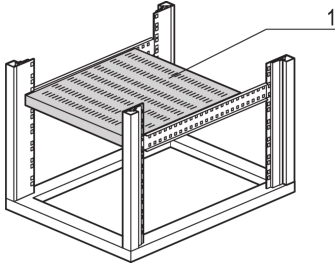

22117-852 EURORACK SHELF, STATIONARY, FOR UNIVERSAL FRAME, 600W 700D

KEY FEATURES

Load-carrying capacity 75 kg

Assembly: Snap-in and screw-fixed directly in universal upright

PRODUCT ATTRIBUTES

Product Type: Shelf

Product Family: Eurorack

Type: Stationary Shelf

Width: 600 mm

Depth: 800 mm

ADDITIONAL PRODUCT DETAILS

Full depth Stationary shelf for Universal Aluminum Frame with load capacity of 75 kg and designed for easy mounting and installation.