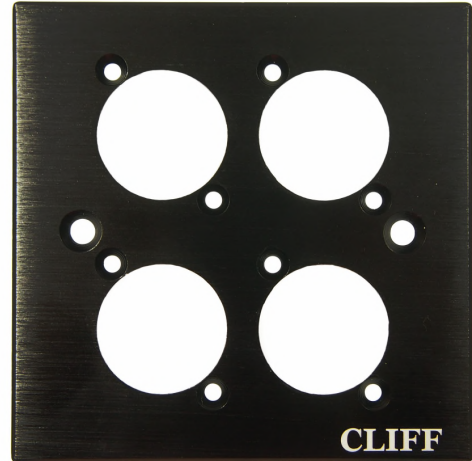

CLIFF

4 WAY FACEPLATE

A brushed aluminium faceplate with mounting holes for 4 connectors. Supplied with or without logo. Finish is black colour.

CP30500 - 4 WAY FACEPLATE - PLAIN

CP30500C - 4 WAY FACEPLATE - CLIFF