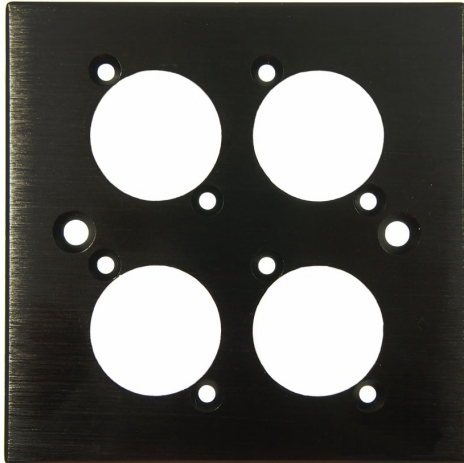

CLIFF

4 WAY FACEPLATE

A brushed aluminium faceplate with mounting holes for 4 connectors. Supplied with or without logo. Finish is black colour.

CP30500 - 4 WAY FACEPLATE - PLAIN

CP30500C - 4 WAY FACEPLATE - CLIFF