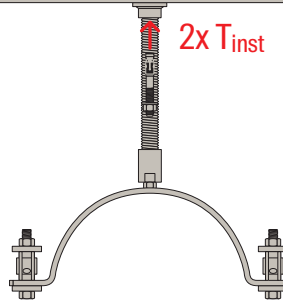

$$X = H - 63,1$$

$$Z = H + D/2$$

$$Y = \frac{Z - 77}{\sin \alpha} + 35$$

6

7

8

fischer stands for

Fixing Systems