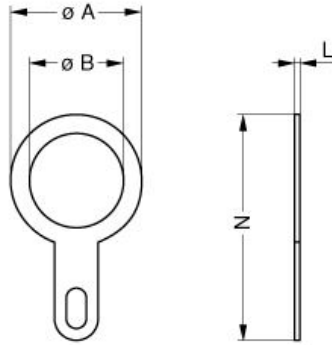

SUMMARY

Wires

Image is for illustrative purpose only

Series	1E
Termination type	No contacts / Accessory
IP rating	0
AWG wire size	0.00 - 0.00
Cable Ø	0.00 - 0.00 mm
Status	active

Download

[Request a quote](#)

[Catalog](#)

TECHNICAL DETAILS

Mechanics

Shell Style/Model	GCA*: Earthing washer
Keying	No keying
Housing Material	Brass (CuSnZn plated)
Weight	.59 g

Performance

Configuration
Insulator
Rated Current

Others

Shielding (min): 95 dB (10 MHz)
Shielding (min): 80 dB (1 GHz)

DRAWINGS

No keying

Dimensions

	A	B	L	N
mm.	20	16.2	0.5	32
in.	0,79	0,64	0,02	1,26

RECOMMENDED BY LEMO

Tools

LEMO products and services are provided "as is". LEMO makes no warranties or representations with regard to LEMO product & services or use of them, express, implied or statutory, including for accuracy, completeness, or security. The user is fully responsible for his products and applications using LEMO components.