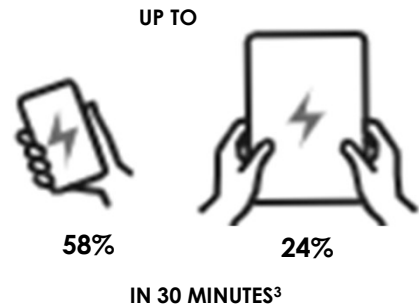

Fast Charge Wall Charger

- Fast and built to last, enjoy up to 58% charge to your smartphone in 30 minutes³
- Passes rigorous tests for safe, smart and efficient home charging
- Wall Charger is drop tested and wrapped in a tough exterior for ultra durability
- Designed to work flawlessly with your favorite OtterBox cable
- Supports USB Power Delivery fast charging technology

- Hassle-free customer service

¹Applies only for Symmetry case

²Versus soda lime glass

Tech Specs /

Product Name:	Symmetry Series + Alpha Glass + Fast Charge Wall Charger USB-C 20W
Device Compatibility:	iPhone 12 mini
Output Power:	USB-C: 20W (5V/3A, 9V/2.22A)
Input Power:	100-240VAC 50/60Hz
Charger Specifications:	USB Power Delivery 3.0 USB Battery Charging Standard 1.2 Apple Charging Standard
Languages:	EN/FR/DE/ES/IT/PT/JA/KO/ZH/ZHT
Unit Weight:	0.42-lbs | 192.48-g
Master Carton Quantity:	6
Master Carton Weight:	3.88-lb | 1760.88-g
Master Carton Dimensions:	12.31 x 9.19 x 8.25-in | 31.27 x 23.34 x 20.96-cm
Retail Carton Dimensions:	8.00 x 4.31 x 3.94-in | 20.32 x 10.95 x 10.00-cm

GIVING BACK
otterbox.com/givingback

DROP+
3xTESTED to MILITARY STANDARD