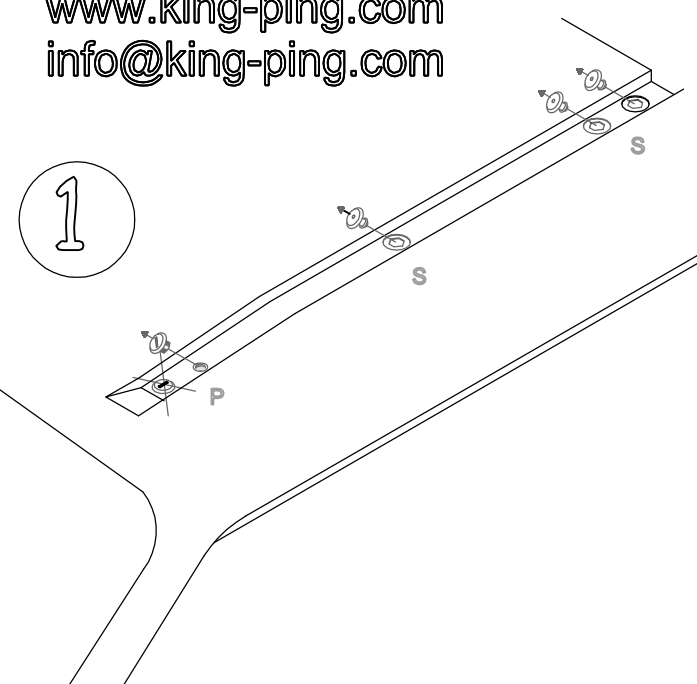

CITROEN NEMO 2008  
 FIAT FIORINO 2008  
 PEUGEOT BIPPER 2008

180x120 cm.

www.king-ping.com  
 info@king-ping.com

P		2x		12x		2x		2x		2x		4x
	S		4x		6x		12x		2x		2x	
			8x		8x		8x		8x			

**KING ALU** www.king-ping.nl  
 Email: info@king-ping.nl

MONTAGEFILM KING-ALU IMPERIAAL