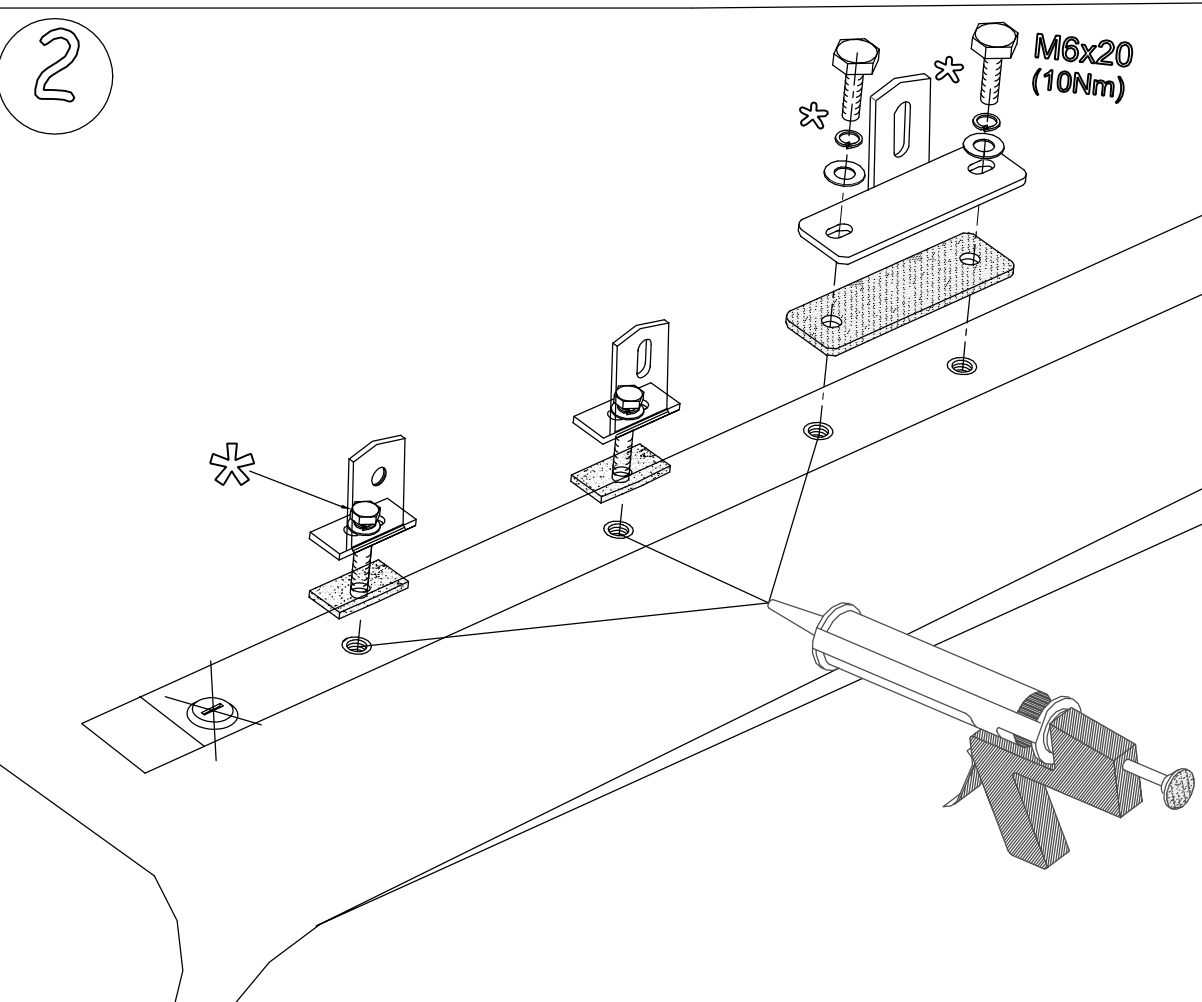

CITROEN NEMO 2008  
 FIAT FIORINO 2008  
 PEUGEOT BIPPER 2008

180x120 cm.

www.king-ping.com  
 info@king-ping.com

P		2x		12x		2x		2x		2x		4x
	S		4x		6x		12x		2x		2x	
			8x		8x		8x		8x			

**KING ALU** www.king-ping.nl  
 Email: info@king-ping.nl

MONTAGEFILM KING-ALU IMPERIAAL