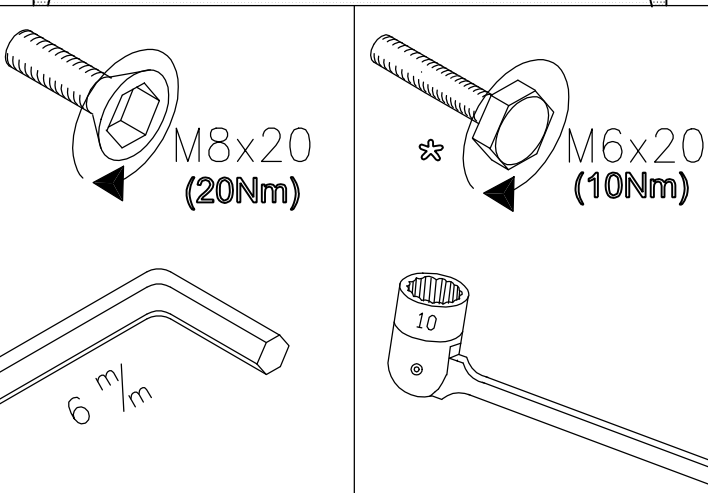

CITROEN NEMO 2008  
 FIAT FIORINO 2008  
 PEUGEOT BIPPER 2008

180x120 cm.

www.king-ping.com  
 info@king-ping.com

P		2x		12x		2x		2x		2x		4x
	S		4x		6x		12x		2x		2x	
			8x		8x		8x		8x			

**KING ALU** www.king-ping.nl  
 Email: info@king-ping.nl

MONTAGEFILM KING-ALU IMPERIAAL