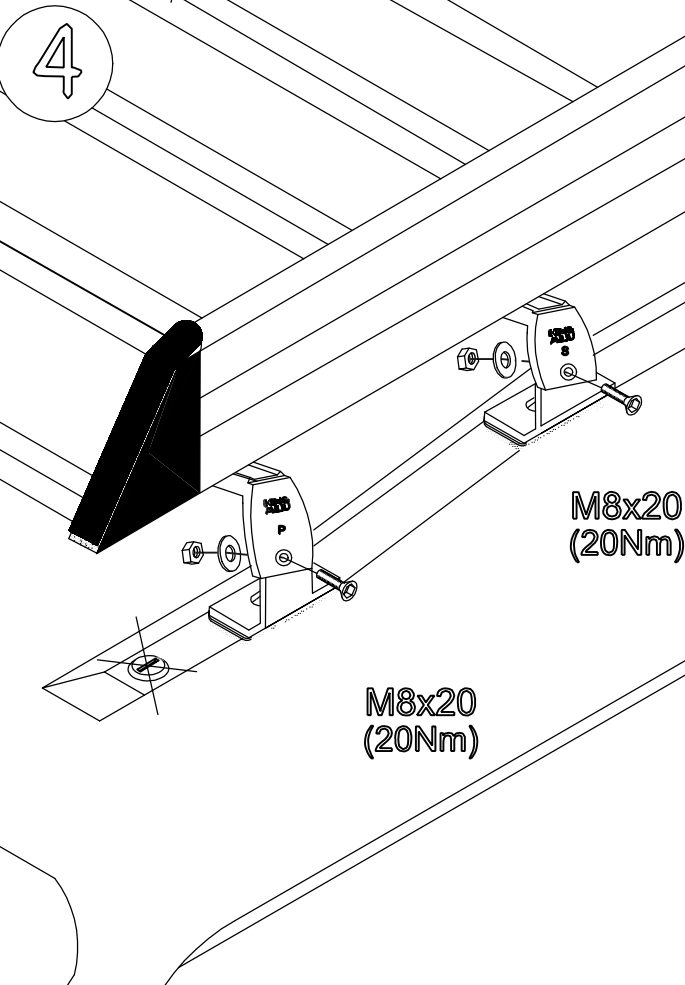

CITROEN NEMO 2008  
 FIAT FIORINO 2008  
 PEUGEOT BIPPER 2008

180x120 cm.

www.king-ping.com  
 info@king-ping.com

P		2x		12x		2x		2x		2x		4x
	S		4x		6x		12x		2x		2x	
			8x		8x		8x		8x			

**KING ALU** www.king-ping.nl  
 Email: info@king-ping.nl

MONTAGEFILM KING-ALU IMPERIAAL