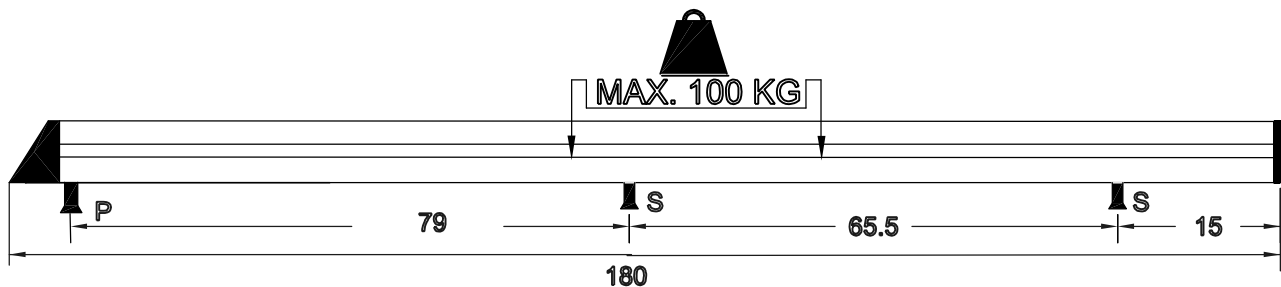

CITROEN NEMO 2008  
 FIAT FIORINO 2008  
 PEUGEOT BIPPER 2008

180x120 cm.

www.king-ping.com  
 info@king-ping.com

P		2x		12x		2x		2x		2x		4x
	S		4x		6x		12x		2x		2x	
			8x		8x		8x		8x			

**KING ALU** www.king-ping.nl  
 Email: info@king-ping.nl

MONTAGEFILM KING-ALU IMPERIAAL