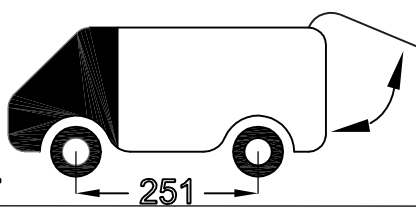

CITROEN NEMO 2008  
 FIAT FIORINO 2008  
 PEUGEOT BIPPER 2008

180x120 cm.

www.king-ping.com  
 info@king-ping.com

P		2x		12x		2x		2x		2x		4x
	S		4x		6x		12x		2x		2x	
			8x		8x		8x		8x			

**KING ALU** www.king-ping.nl  
 Email: info@king-ping.nl