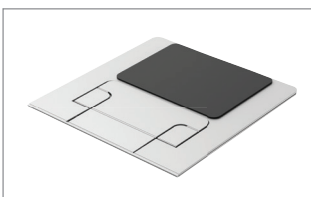

### Features:

- Elevate your laptop to a comfortable viewing position to reduce eye, neck and shoulder strain.
- Minimalistic and lightweight design, made from HYLITE®.
- Folds fully flat and comes with storage pouch that can be used as a mouse mat, perfect for agile working.
- Effortlessly adjustable with 6 height positions.
- Cut-out section to enable laptop airflow whilst leaving all ports and drives accessible.

### Specifications:

Item Number	5010501
Colour	Silver
Product Dimensions (H x W x D)	23.8 x 24.6 x 0.6 cm
Product Weight	0.36kg
Number of Height Settings	6
Height Adjustments	151/ 164 / 178 / 191 / 204 / 211mm
Angle Range	37°, 41°, 45°, 50°, 55°, 58°
Material	HYLITE®
Weight Capacity	4kg
Maximum Laptop Size	18" / 45.72cm
Warranty	5 Years Limited
Retail Barcode (UPC)	043859765386
Outer Pack Barcode (SCS)	50043859765381