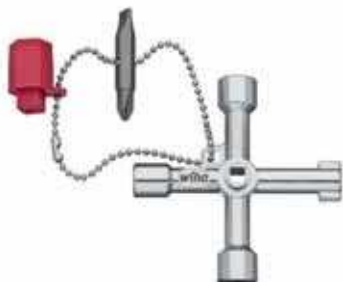

Switch cabinet key pen shape

⊖ 1/4" in blister pack

24681

Order-No.	⊖	⬆	⦶	⊖	⊕	⦿	📦
39076	5-8	9	3-5	7,0	PH2	T20	1

Nut driver insert set gripper

Hexagon with ratchet 3/8" and adapter for screwdriver in blister pack 3-pcs.

24601

Order-No.	📦	📦
20783	x	1

Switch cabinet key cross shape

⊖

24667

Order-No.	⊖	⬆	⦶	⊖	⊕	📦
36114	5-8	9	3-5	7,0	PH2	1

Nut driver insert gripper

3/8" in blister pack