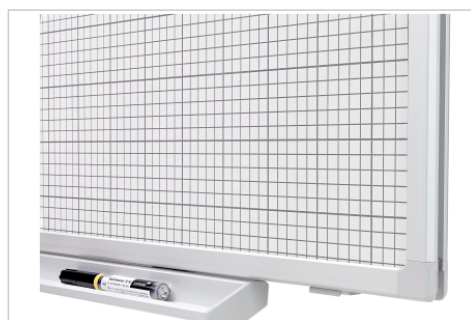

PROFESSIONAL printed whiteboard grid 100x200cm

- High-quality lightweight and scratch-resistant whiteboard with a printed grid (grid size 10 mm)
- Suitable for writing on with dry erase whiteboard markers
- Magnetic enamel steel surface using e3 Ceramic Steel, which is Cradle to Cradle Certified™ at the Bronze level
- Aluminium frame with light grey plastic corner caps
- Can be mounted horizontally or vertically with screws or block magnets (not included)
- Marker tray (length = board height), board marker, mounting set and mounting instructions included

- Printed grid lines make it easy to write, draw and create overviews
- Excellent writing and dry erase performance
- Magnetic surface: Easy to attach notes, sketches and photos
- Engineered to be bacteria resistant: the smooth, nonporous surface prevents growth and reproduction of bacteria and germs
- Easy wall mounting: flexible mounting & concealed slot system
- 25 year guarantee on the perfect writability and wipeability of the board surface when used in combination with Legamaster accessories

Recommended accessories

- PROFESSIONAL board accessory set 77-part (Art.No. 7-125500)

Art.No. **7-100164**
GTIN **8713797042819**

Specifications

Height adjustable	No
Marker tray material	Aluminium
Surface (material/colour)	Enamel / White
Frame (material/colour)	Aluminium / Silver
Corner (material/colour)	Plastic / Light grey mat
Magnetic	Yes
Article dimensions	2000 x 1000 x 22 (mm)
Mobile	No
Castors	No
Double sided	Yes
Pre printed	Yes
Weight / m2	9.00 kg
Mounting type	Wall
Included accessories	Board marker, Mounting materials, Marker tray
Surface warranty	25 Years