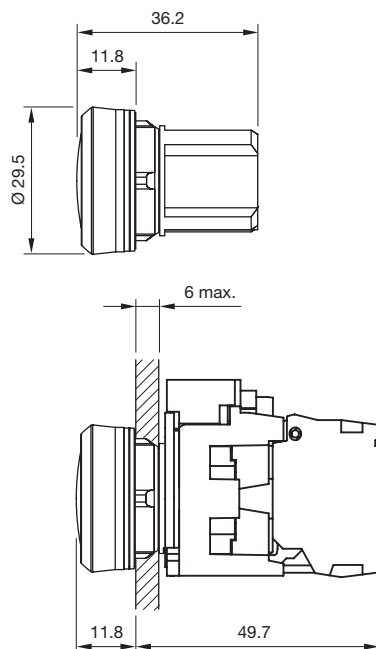

Data sheet Actuator.

Part No.: 45-2T00.10E0.000

Technical data

Design	raised
Front dimension	Ø 30 mm
Illuminative colour	Red
Housing material	Plastic
Weight	0.012 kg
IP front protection	IP66, IP67, IP69K
Lens cap colour	Red
Lens cap shape	flush
Lens cap material	Plastic
Lens cap optical effect	transparent
Illumination colour	Red
Operating temperature	- 25 °C ... + 70 °C
Climate resistance	During operation according to IEC 60721: 3K6, 3C3, 3S2, 3M6

Dimensions

Mounting cut-outs

Wiring diagrams