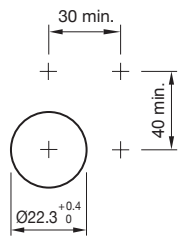

Data sheet Actuator.

Part No.: 45-2T00.10E0.000

Technical data

Design	raised
Front dimension	Ø 30 mm
Illuminative colour	Red
Housing material	Plastic
Weight	0.012 kg
IP front protection	IP66, IP67, IP69K
Lens cap colour	Red
Lens cap shape	flush
Lens cap material	Plastic
Lens cap optical effect	transparent
Illumination colour	Red
Operating temperature	- 25 °C ... + 70 °C
Climate resistance	During operation according to IEC 60721: 3K6, 3C3, 3S2, 3M6

Dimensions

Mounting cut-outs

Wiring diagrams