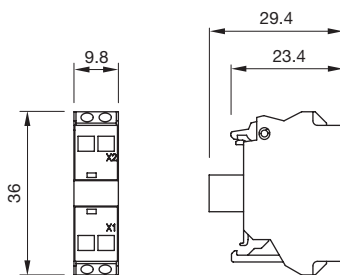

## Technical data

Terminal	Spring-type terminal
Illuminative colour	Green
Operating voltage	24 V AC/DC
Weight	0.009 kg
Illumination colour	Green
Lumi. Intensity	900 - 1400 mcd
Current consumption	max. 25 mA

## Dimensions