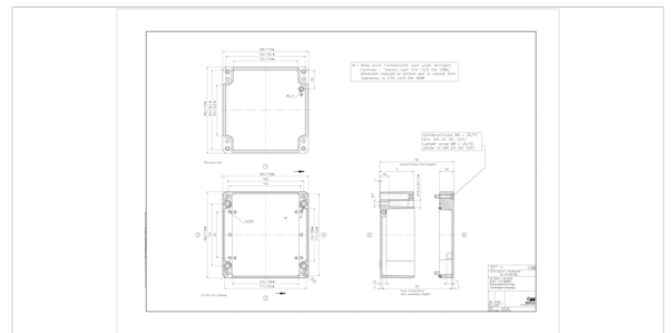

## Dimensions

Dimensions

180 x 180 x 101 mm

## Product drawing