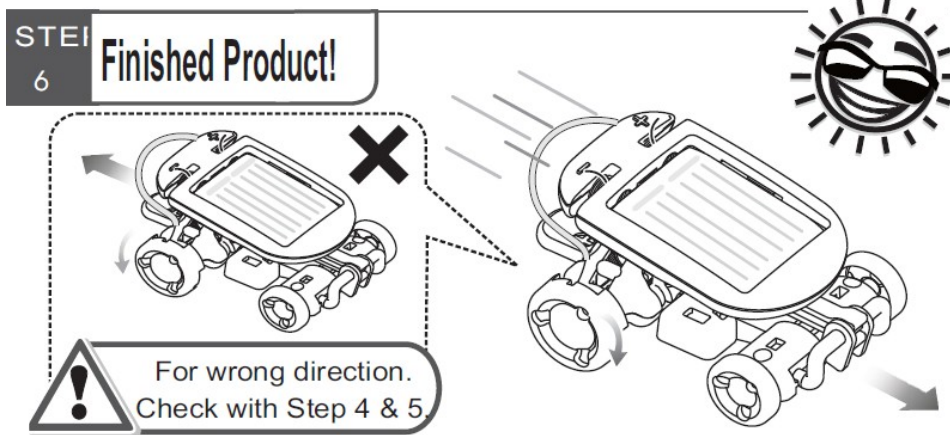

STEP 4

SOLAR MODULE	CONNECT	GEAR BOX
SOLAR MODULE	+	CONNECT
		+
		GEAR BOX

SOLAR CAR

Parts Required

			
Solar Modu	Gear Box	P7	P8
			
P4	B7x2	B6x2	A10
			
A2			

STEP
1

STEP
2

STEP
3

It's time to have some FUN !

1. Take outside under direct sunlight. Best results are obtained when operated on a sunny day.
2. For indoor fun, use a 50 watt halogen light. The product will not run on a cloudy day, shaded locations, indirect sunlight, or under a Fluorescent light