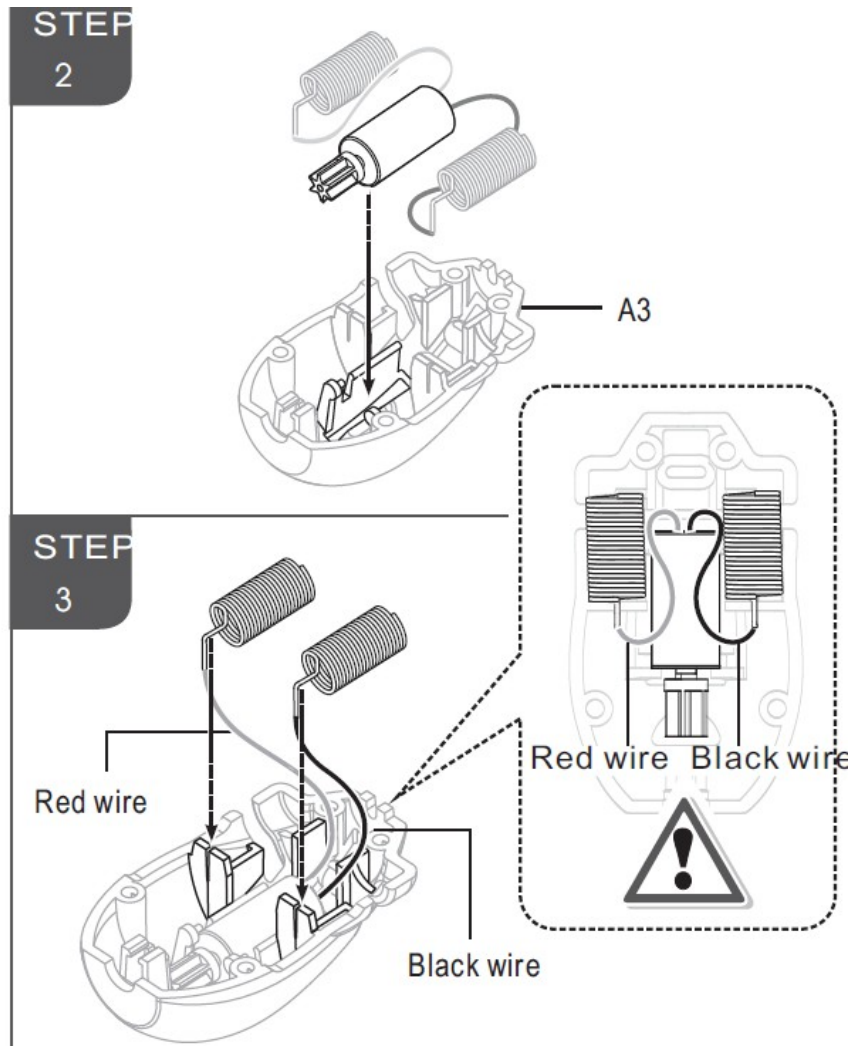

cebekit

EDUCATIONAL SOLAR KIT 6X1 C-0117

TOOLS YOU NEED

Diagonal Cutter

This is an excellent beginner educational solar kit, teach the basic solar power principles and also how it drives the motor and makes movements of each model.

Kit provides full set of plastic parts, solar panel and all necessary parts, user can easily use those parts to build 6 different models. Suitable for ages 10 and up.

MECHANICAL PARTS LIST

P1 Motor With Spring  Qty Red 1 Black 1	P2 Solar Panel With Springs  Qty 1	P3 Pinion Gear (yellow)  Qty 1	P4 Round Shaft  Qty 1	P5 Gear With Shaft  Qty 1	P6 Adhesive Sponge  Qty 2
P7 9cm White Wire  Qty 1	P8 9cm Green Wire  Qty 1	P9 23cm White Wire  Qty 1	P10 23cm Green Wire  Qty 1		

PLASTIC PARTS

GEAR BOX ASSEMBLY

Parts Required

 P1	 P3	 P5	 A9
 A8	 A3	 A4	

STEP
4

STEP
5

STEP
6

STEP
7 **Finished Product!**

STEP 2

STEP 3 SOLAR MODULE - CONNECT + GEAR BOX

STEP 4 SOLAR MODULE + CONNECT - GEAR BOX

STEP
5

Don't contact the two wires with each other.

STEP
6
Finished Product!

SOLAR WINDMILL

Parts Required