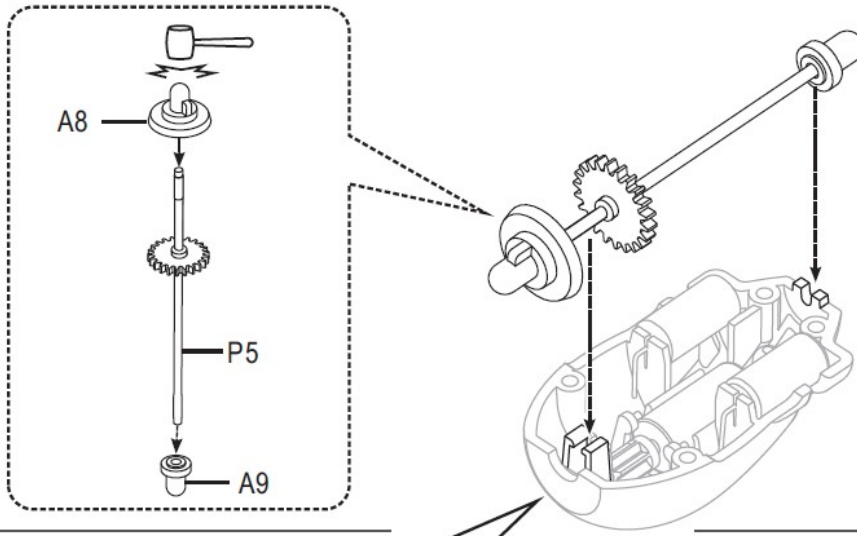

Kit provides full set of plastic parts, solar panel and all necessary parts, user can easily use those parts to build 6 different models. Suitable for ages 10 and up.

MECHANICAL PARTS LIST

P1 Motor With Spring  Qty Red 1 Black 1	P2 Solar Panel With Springs  Qty 1	P3 Pinion Gear (yellow)  Qty 1	P4 Round Shaft  Qty 1	P5 Gear With Shaft  Qty 1	P6 Adhesive Sponge  Qty 2
P7 9cm White Wire  Qty 1	P8 9cm Green Wire  Qty 1	P9 23cm White Wire  Qty 1	P10 23cm Green Wire  Qty 1		

PLASTIC PARTS

GEAR BOX ASSEMBLY

Parts Required

 P1	 P3	 P5	 A9
 A8	 A3	 A4	

STEP
4

STEP
5

STEP
6

STEP
7 **Finished Product!**

SOLAR MODULE ASSEMBLY

Parts Required

P2

P6 x 2

A5

B3

HOW TO WORK THE GEAR BOX

STEP 1 Twist stripped wires: