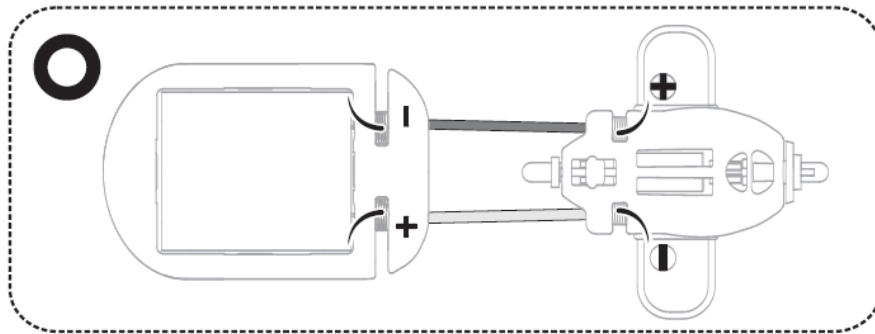

SOLAR MODULE ASSEMBLY

Parts Required

P2

P6 x 2

A5

B3

HOW TO WORK THE GEAR BOX

STEP 1 Twist stripped wires:

STEP 2

STEP 3 SOLAR MODULE - CONNECT + GEAR BOX

STEP 4 SOLAR MODULE + CONNECT - GEAR BOX

STEP
5

Don't contact the two wires with each other.

STEP
6
Finished Product!

SOLAR WINDMILL

Parts Required