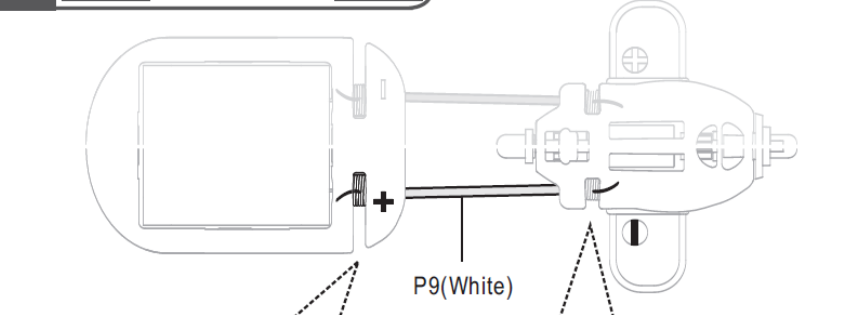

STEP 4 SOLAR MODULE + CONNECT - GEAR BOX