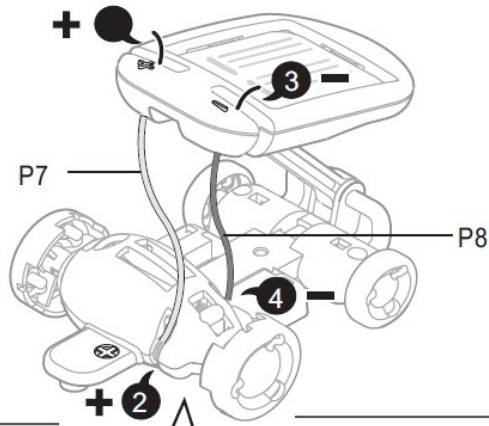

B11

B12

B8

A10

A2

STEP
1

STEP
2

STEP
3

STEP 4

SOLAR MODULE	CONNECT	GEAR BOX
SOLAR MODULE	+	CONNECT
		+
		GEAR BOX

SOLAR CAR

Parts Required

			
Solar Modu	Gear Box	P7	P8
			
P4	B7x2	B6x2	A10
			
A2			

STEP
1

STEP
2

STEP
3

It's time to have some FUN !

1. Take outside under direct sunlight. Best results are obtained when operated on a sunny day.
2. For indoor fun, use a 50 watt halogen light. The product will not run on a cloudy day, shaded locations, indirect sunlight, or under a Fluorescent light