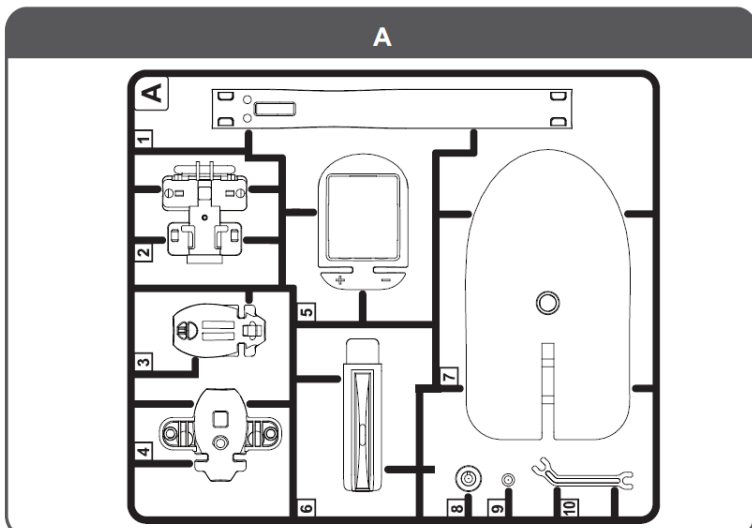

PLASTIC PARTS