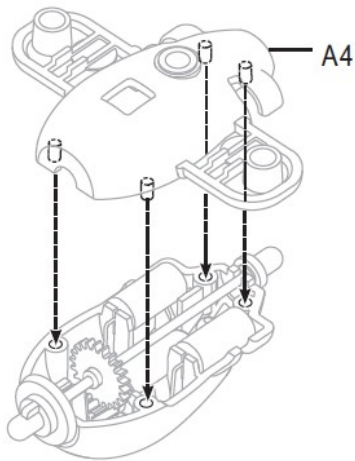

Kit provides full set of plastic parts, solar panel and all necessary parts, user can easily use those parts to build 6 different models. Suitable for ages 10 and up.

MECHANICAL PARTS LIST

P1 Motor With Spring  Qty Red 1 Black 1	P2 Solar Panel With Springs  Qty 1	P3 Pinion Gear (yellow)  Qty 1	P4 Round Shaft  Qty 1	P5 Gear With Shaft  Qty 1	P6 Adhesive Sponge  Qty 2
P7 9cm White Wire  Qty 1	P8 9cm Green Wire  Qty 1	P9 23cm White Wire  Qty 1	P10 23cm Green Wire  Qty 1		

PLASTIC PARTS

GEAR BOX ASSEMBLY

Parts Required

 P1	 P3	 P5	 A9
 A8	 A3	 A4	

STEP
4

STEP
5

STEP
6

STEP
7 **Finished Product!**

SOLAR MODULE ASSEMBLY

Parts Required

P2

P6 x 2

A5

B3

HOW TO WORK THE GEAR BOX

STEP 1 Twist stripped wires: