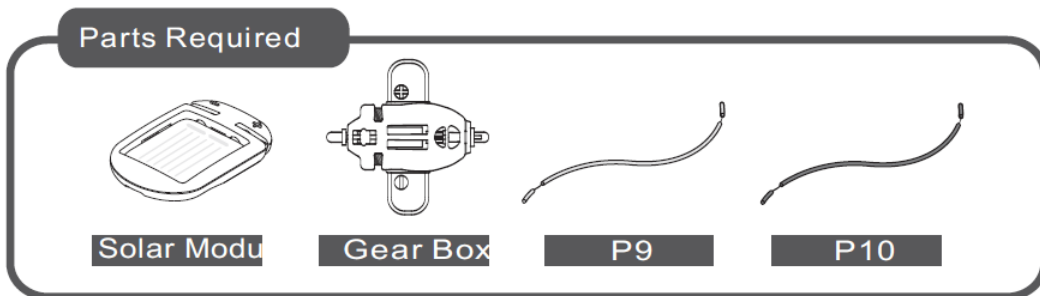

SOLAR MODULE ASSEMBLY

Parts Required

P2

P6 x 2

A5

B3

HOW TO WORK THE GEAR BOX

STEP 1 Twist stripped wires: