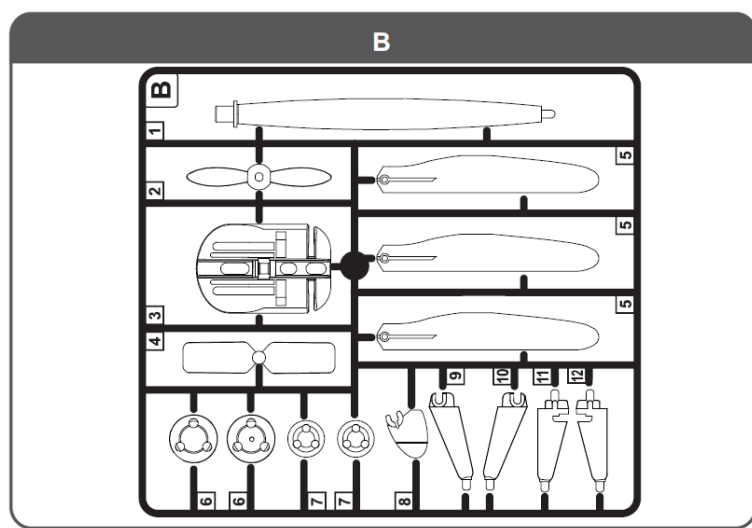

cebekit

EDUCATIONAL SOLAR KIT 6X1 C-0117

TOOLS YOU NEED

Diagonal Cutter

This is an excellent beginner educational solar kit, teach the basic solar power principles and also how it drives the motor and makes movements of each model.

Kit provides full set of plastic parts, solar panel and all necessary parts, user can easily use those parts to build 6 different models. Suitable for ages 10 and up.

MECHANICAL PARTS LIST

P1 Motor With Spring  Qty Red 1 Black 1	P2 Solar Panel With Springs  Qty 1	P3 Pinion Gear (yellow)  Qty 1	P4 Round Shaft  Qty 1	P5 Gear With Shaft  Qty 1	P6 Adhesive Sponge  Qty 2
P7 9cm White Wire  Qty 1	P8 9cm Green Wire  Qty 1	P9 23cm White Wire  Qty 1	P10 23cm Green Wire  Qty 1		

PLASTIC PARTS

GEAR BOX ASSEMBLY

Parts Required

 P1	 P3	 P5	 A9
 A8	 A3	 A4	

STEP
4

STEP
5

STEP
6

STEP
7 **Finished Product!**