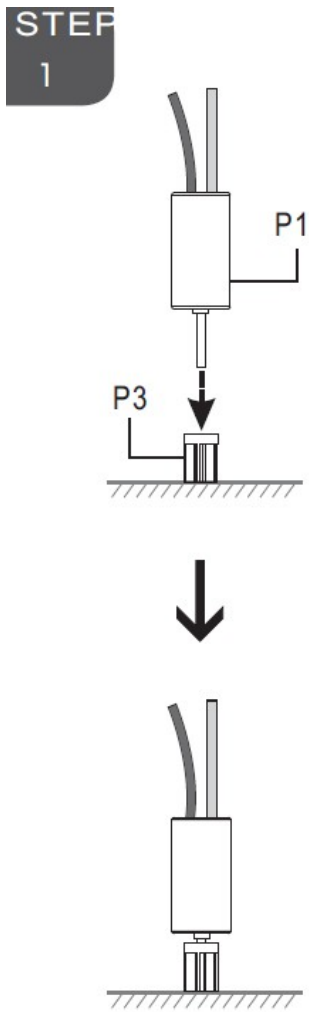

cebekit

EDUCATIONAL SOLAR KIT 6X1 C-0117

TOOLS YOU NEED

Diagonal Cutter

This is an excellent beginner educational solar kit, teach the basic solar power principles and also how it drives the motor and makes movements of each model.

Kit provides full set of plastic parts, solar panel and all necessary parts, user can easily use those parts to build 6 different models. Suitable for ages 10 and up.

MECHANICAL PARTS LIST

P1 Motor With Spring  Qty Red 1 Black 1	P2 Solar Panel With Springs  Qty 1	P3 Pinion Gear (yellow)  Qty 1	P4 Round Shaft  Qty 1	P5 Gear With Shaft  Qty 1	P6 Adhesive Sponge  Qty 2
P7 9cm White Wire  Qty 1	P8 9cm Green Wire  Qty 1	P9 23cm White Wire  Qty 1	P10 23cm Green Wire  Qty 1		

PLASTIC PARTS

GEAR BOX ASSEMBLY

Parts Required

 P1	 P3	 P5	 A9
 A8	 A3	 A4	

STEP
4

STEP
5

STEP
6

STEP
7 **Finished Product!**

SOLAR MODULE ASSEMBLY

Parts Required

P2

P6 x 2

A5

B3

HOW TO WORK THE GEAR BOX

STEP 1 Twist stripped wires: