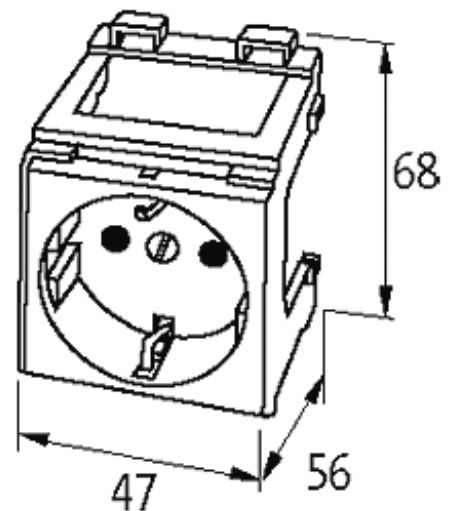

CHINA SOCKET MODULE

China (white)
Screw terminals

[Link to Product](#)

Illustration

Product may differ from Image

Approvals

Technical Data

Operating voltage	max. 250 V AC
-------------------	---------------

Operating current	max. 10 A
-------------------	-----------

General data

Mounting method	DIN-rail mountable (EN 60715)
-----------------	-------------------------------

Connection	Screw terminals: max. 2 × 4 mm ²
------------	---

Dimensions H × W × D	68×47×57 mm
----------------------	-------------

Commercial data

country of origin	FR
-------------------	----

customs tariff number	85366990
-----------------------	----------

minimum order quantity	1
------------------------	---