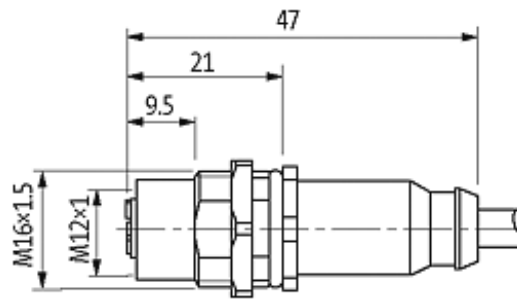

M12 female receptacle shielded rear mount

PVC 4x0.34 shielded bk UL/CSA 0,8m

Flange M12 female

4-pole, shielded

Rear mounting

Mounting nut

With open ended wires

Further cable lengths on request. The resistance to aggressive media should be individually tested for your application. Further details on request.

[Link to Product](#)**Illustration**

Female

Product may differ from Image