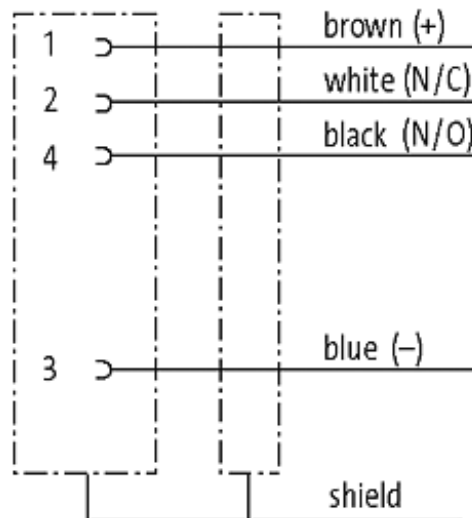

M12 female receptacle shielded rear mount

PVC 4x0.34 shielded bk UL/CSA 0,8m

Flange M12 female

4-pole, shielded

Rear mounting

Mounting nut

With open ended wires

Further cable lengths on request. The resistance to aggressive media should be individually tested for your application. Further details on request.

[Link to Product](#)**Illustration**

Female

Product may differ from Image