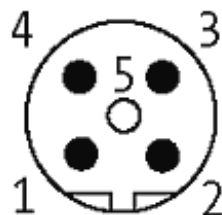

## M12 male 0°/M12 female 0° shielded B-cod.Profibus

PVC 1x2xAWG24 shielded vt UL/CSA 0,3m

PROFIBUS, B-coded

Male straight to female straight

M12 - M12

2-pole, shielded

Plastic housings with good resistance against chemicals and oils. The resistance to aggressive media should be individually tested for your application. Further details on request. Further cable lengths on request.

#### Illustration

Male

Female

Product may differ from Image