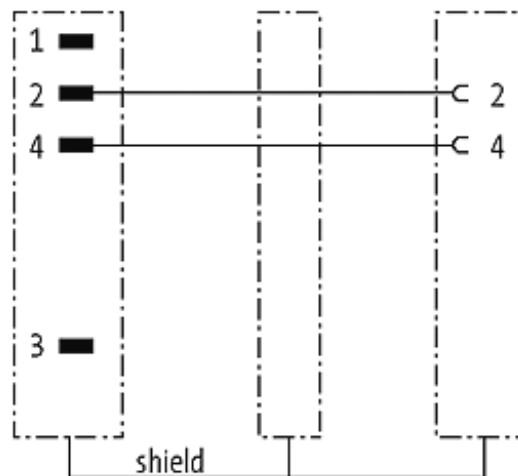

## M12 male 0°/M12 female 0° shielded B-cod.Profibus

PVC 1x2xAWG24 shielded vt UL/CSA 0,3m

PROFIBUS, B-coded

Male straight to female straight

M12 - M12

2-pole, shielded

Plastic housings with good resistance against chemicals and oils. The resistance to aggressive media should be individually tested for your application. Further details on request. Further cable lengths on request.

#### Illustration

Male

Female

Product may differ from Image