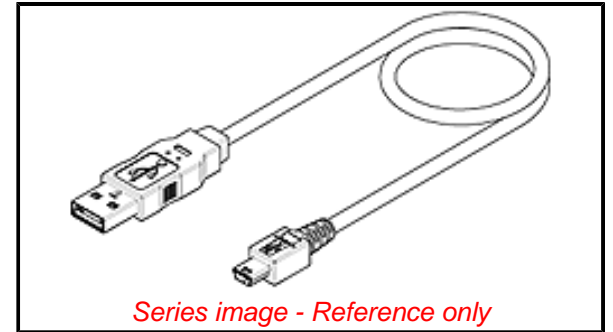

PLEASE CHECK WWW.MOLEX.COM FOR LATEST PART INFORMATION

Part Number: **0887328902**
Status: **Active**
Overview: Consumer USB Products
Description: USB On-The-Go (OTG) Shielded I/O Cable Assembly, USB A-to-Mini B, USB 2.0, 2.0m Length Black

Documents:

[Drawing \(PDF\)](#) [RoHS Certificate of Compliance \(PDF\)](#)
[Packaging Specification PK-88740-012 \(PDF\)](#)

General

Product Family	Cable Assemblies
Series	88740
Assembly Configuration	Dual Ended Connectors
Connector to Connector	USB Type A-to-Mini-B
Overview	<u>Consumer USB Products</u>
Product Name	USB
UPC	800756208947

Physical

Cable Length	2.0m
Circuits (Loaded)	5
Color - Resin	Black
Gender	Male-Male
Lock to Mating Part	Yes
Material - Plating Mating	Gold
Material - Plating Termination	Tin
Material - Resin	Polyester
Net Weight	68.500/g
Packaging Type	Bag
Pitch - Mating Interface	0.80mm, 2.50mm
Plating min - Mating	0.762µm
Plating min - Termination	4.064µm
Single Ended	No
Termination Interface: Style	Through Hole
Wire Insulation Diameter	N/A
Wire Size AWG	28
Wire/Cable Type	Round