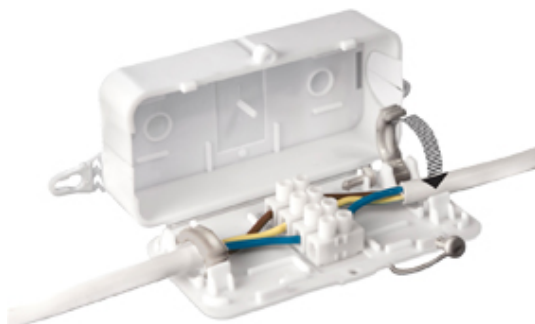

## DEBOX

Original DEBOX® supplied with Terminal Block - This cable junction box incorporates registered design features many new innovative concepts to speed up product assembly without compromising quality. This safe, fast reliable potentially tool-less assembly is also supplied complete with 4 Pole 24amp, 4mm<sup>2</sup> connector block. It is capable of accommodating 2, 3 and 4 conductors in round or flat profile cable for ring main lighting. LED lighting or power.

### SPECIFICATION

<b>Number of Poles</b>	4
<b>Body Material</b>	Polypropylene
<b>Colour</b>	White
<b>Max Conductor Size (Sq mm)</b>	4
<b>Max Current (A)</b>	24
<b>Min Temperature Rating °C</b>	20
<b>Max Temperature Rating °C</b>	85
<b>Height (mm)</b>	28.5
<b>Width (mm)</b>	53
<b>Length (mm)</b>	97
<b>Comments</b>	Please note that the unique features are coloured for display purposes only. The Debox and all features are white .