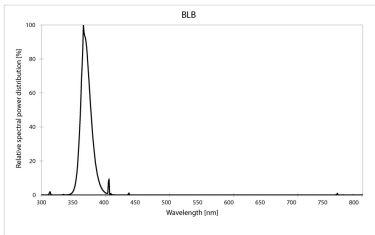

Blacklight BL368 Linear T12

F20W T12 BL368 24
0000361

Optical data

Ambient temperature for maximum luminous flux (°C)	25
Light colour	BL368 Blacklight
Adjustable chromaticity	N

Electrical data

Wattage (W)	20.00
Watt (Rated) - High frequency (W)	13.50
Current (A)	0.37
Mains voltage (V)	230-240V
Control gear required	Yes
Transformer required	No
Dimmable	No

Lifetime data

Average life (Nominal) (h)	10000

Physical data

Nominal Product Length (mm)	600.0
Nominal Product Diameter (mm)	38
Max. Length base to base (mm) - A	589.8
Length base to pin Min-Max (mm) - B	594.5-596.9
Max. Lamp Length (mm) - C/L	604.0
Max. Lamp Diameter (mm) - D	40.5
Weight (kg)	0.133

Packaging

Single packaging type	Carton
Product EAN number	5410288003610
Packaging single length / height (cm)	60.3
Packaging single width (cm)	4.3
Packaging single depth (cm)	4.1
DUN14 (outer)	15410288003617
Units per outer package	25
Packaging outer length / height (cm)	63.0
Packaging outer width (cm)	22.0
Packaging outer depth (cm)	21.0

Safety data

Lamp mercury content (mg)	9.00
Optimal operating condition (°C)	-20-40
Breakage cleaning instructions	Applicable
Recommendation for disposal at end of life	Applicable
Special purpose lamp	Yes
Intended purpose	Flykilling - Insect attraction
Suitable for household illumination	No
Safety message	Not suitable for household

Blacklight BL368 Linear T12 F20W T12 BL368 24 0000361

PHOTOMETRY

TECHNICAL DRAWINGS