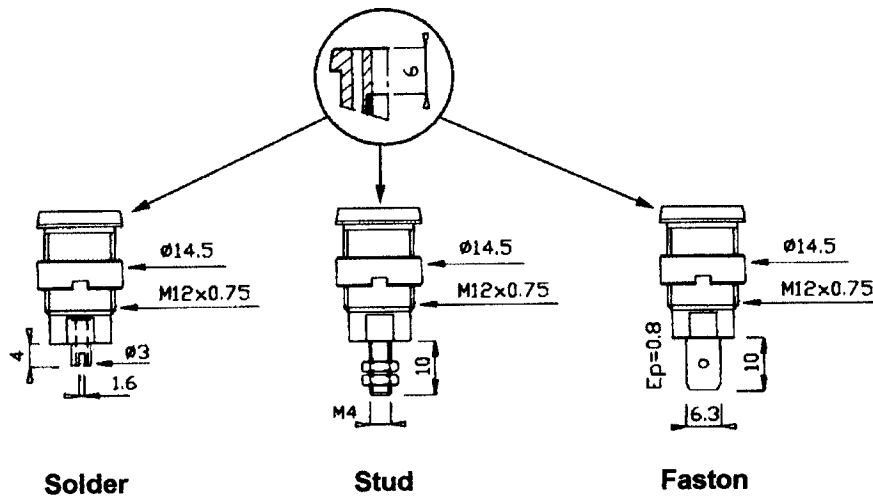

## 4mm connectors

Order code	Manufacturer code	Description
17-1260	3275I NR AU/CO	BLACK SHROUDED SOCKET (SOLDER) (RC)
17-1265	3275I BLEU AU/CO	BLUE SHROUDED SOCKET (SOLDER) (RC)
17-1270	3275I VERT AU/CO	GREEN SHROUDED SOCKET (SOLDER) (RC)
17-1280	3275I RG AU/CO	RED SHROUDED SOCKET (SOLDER) (RC)
17-1285	3275I BLANC AU/CO	WHITE SHROUDED SOCKET (SOLDER) (RC)
17-1290	3275I JAUNE AU/CO	YELLOW SHROUDED SKT (SOLDER) (RC)
17-1310	3265I NR	BLACK SHROUDED SKT (STUD) (RC)
17-1315	3265I BLEU	BLUE SHROUDED SOCKET (STUD) (RC)
17-1320	3265I VERT	GREEN SHROUDED SOCKET (STUD) (RC)
17-1330	32656I RG	RED SHROUDED SOCKET (STUD) (RC)
17-1335	3265I BLANC	WHITE SHROUDED SOCKET (STUD) (RC)
17-1340	3265I JAUNE	YELLOW SHROUDED SOCKET (STUD) (RC)
17-1395	3266C NR	BLACK SHROUDED SOCKET (FASTON) (RC)
17-1400	3266C BLEU	BLUE SHROUDED SOCKET (FASTON) (RC)
17-1405	3266C VERT	GREEN SHROUDED SOCKET (FASTON) (RC)
17-1410	3266C RG	RED SHROUDED SOCKET (FASTON) (RC)
17-1415	3266C BLANC	WHITE SHROUDED SOCKET (FASTON) (RC)
17-1420	3266C JAUNE	YELLOW SHROUDED SKT (FASTON) (RC)

# Shrouded 4mm Sockets

## Technical Drawings