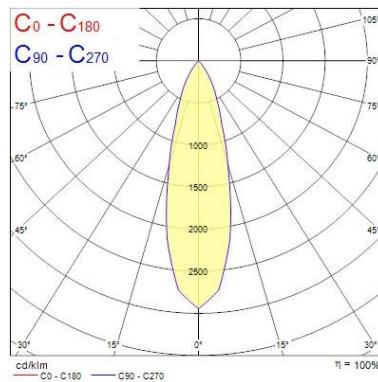

Lifetime data

Lifespan L70 B50	100000
Lifespan L80 B20	100000
Lifespan L90 B10	68500

Physical data

Housing colour	Aluminium
IP rating	IP20
IK rating	IK02
Reflector finish	Black
Nominal Product Width (mm)	72
Nominal Product Height (mm)	64
Cutout Dimensions (W x L in mm or Diameter in mm)	72
Weight (kg)	0.37
Recessed Depth (mm)	64

Packaging single depth (cm)	17.5
DUN14 (outer)	05025768563043
Units per outer package	1
Packaging outer length / height (cm)	17.5
Packaging outer width (cm)	15.0
Packaging outer depth (cm)	17.5

PHOTOMETRY

Distance [m]	Cone diameter [m]	E(0°) E(C0)	14.3°
0.5	0.25	12772	8336
1.0	0.51	3193	1459
1.5	0.76	1419	645
2.0	1.02	796	369
2.5	1.27	511	233
3.0	1.53	355	162

Distance [m] Cone diameter [m] Illuminance [lx]
 C0 - C180 (Half beam angle: 28.6°)