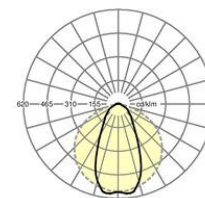

Category (ETIM):	Device mounts
Type:	Device mount IP20-SDGLT LED
Order number:	18324204100
Configuration:	Lamps integrated: LED, Light colour 840/neutral white (4000K), Colour rendering Ra>80; LED service life 50000h L80/B10
Operating device:	Electronic driver (2 pcs.)
Mains voltage:	230V / 50Hz
System performance (W):	111
Luminaire luminous flux (lm):	17000
lm/W:	154
Ambient temperatures:	10°C / 35°C
Certifications:	IP 20, protection class I, F, DIN10500/Food, Indoor, CE
Colour of the housing:	traffic white RAL 9016
Weight (net) (kg):	2.9
Dimensions LxWxH/DxH (mm):	1531 x 77 x 59
mounting method:	Mounting rail system mounting
EAN-number:	4020863336388
Commodity code:	94051098

SDGLT -2 LED 17000lm 840 • vw • ED • 18324204100

Lighting technology
Linear.Lens.Profil-direct narrow distribution
SDGLT -2 LED 17000 lm 840

ηLB	100 %
lm/W	154
Φ ↓/↑	99 % / 1 %
UGR q/l	22.4 / 28.5

Quick-fit mounting system Device mounts; Device mount made of galvanised, profiled sheet steel, surface coated with polyester resin enamel. Toolless fastening with two integrated lateral lever locks. LED double unit in housing length for optically seamless light run. Housing colour traffic white RAL 9016; Direct narrow-beam light distribution using double-row Linear.Lens.Profil made of clear PMMA plastic. Optically seamless light run. Heat-resistant cables including fixed 3-pole rapid installation plug connector with tool-less phase pre-selection and locating finger.

Dimensions LxWxH/DxH (mm): 1531 x 77 x 59
Configuration: Lamps integrated: LED, Light colour 840/neutral white (4000K), Colour rendering Ra>80; LED service life 50000h L80/B10
Luminaire luminous flux (lm): 17000
lm/W: 154
Operating device: Electronic driver (2 pcs.)
System performance (W): 111
Conditions: Suitable for use in ambient temperatures of 10°C to 35°C
Certifications: IP 20, protection class I, F, DIN10500/Food, Indoor, CE