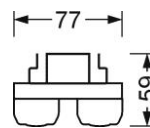

Category (ETIM):	Device mounts
Type:	Device mount IP20-SDGLT LED
Order number:	18324204100
Configuration:	Lamps integrated: LED, Light colour 840/neutral white (4000K), Colour rendering Ra>80; LED service life 50000h L80/B10
Operating device:	Electronic driver (2 pcs.)
Mains voltage:	230V / 50Hz
System performance (W):	111
Luminaire luminous flux (lm):	17000
lm/W:	154
Ambient temperatures:	10°C / 35°C
Certifications:	IP 20, protection class I, F, DIN10500/Food, Indoor, CE
Colour of the housing:	traffic white RAL 9016
Weight (net) (kg):	2.9
Dimensions LxWxH/DxH (mm):	1531 x 77 x 59
mounting method:	Mounting rail system mounting
EAN-number:	4020863336388
Commodity code:	94051098

SDGLT -2 LED 17000lm 840 • vw • ED • 18324204100

Lighting technology
Linear.Lens.Profil-direct narrow distribution
SDGLT -2 LED 17000 lm 840

ηLB	100 %
lm/W	154
Φ ↓/↑	99 % / 1 %
UGR q/l	22.4 / 28.5

Quick-fit mounting system Device mounts; Device mount made of galvanised, profiled sheet steel, surface coated with polyester resin enamel. Toolless fastening with two integrated lateral lever locks. LED double unit in housing length for optically seamless light run. Housing colour traffic white RAL 9016; Direct narrow-beam light distribution using double-row Linear.Lens.Profil made of clear PMMA plastic. Optically seamless light run. Heat-resistant cables including fixed 3-pole rapid installation plug connector with tool-less phase pre-selection and locating finger.

Dimensions LxWxH/DxH (mm): 1531 x 77 x 59
Configuration: Lamps integrated: LED, Light colour 840/neutral white (4000K), Colour rendering Ra>80; LED service life 50000h L80/B10
Luminaire luminous flux (lm): 17000
lm/W: 154
Operating device: Electronic driver (2 pcs.)
System performance (W): 111
Conditions: Suitable for use in ambient temperatures of 10°C to 35°C
Certifications: IP 20, protection class I, F, DIN10500/Food, Indoor, CE