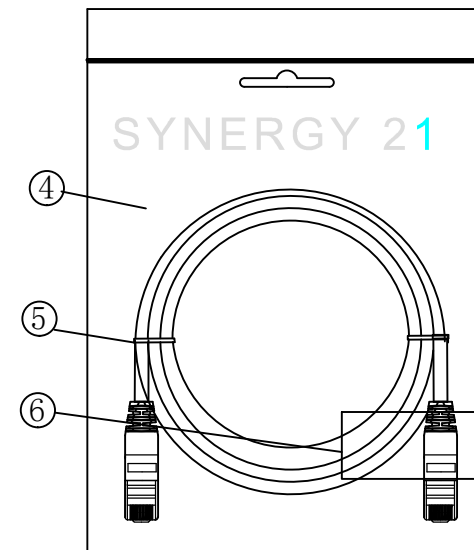

COLOR:BLACK PANTONE BLACK 3C		
ITEM	LENGTH(mm)	PACKING
S216931	150±5	SYNERGY 21 Bag A
S216915	250±10	SYNERGY 21 Bag A
S216916	500±15	SYNERGY 21 Bag A
S216917	1000±30	SYNERGY 21 Bag A
S216918	1500±30	SYNERGY 21 Bag A
S216919	2000±30	SYNERGY 21 Bag A
S216920	3000±50	SYNERGY 21 Bag A
S216921	5000±200	SYNERGY 21 Bag B
S216922	7500±200	SYNERGY 21 Bag B
S216923	10000±200	SYNERGY 21 Bag B
S216924	15000±300	SYNERGY 21 Bag C
S216925	20000±300	SYNERGY 21 Bag C
S216926	25000±300	SYNERGY 21 Bag C
S216927	30000±300	SYNERGY 21 Bag D
S216928	40000±500	SYNERGY 21 Bag D
S216929	50000±500	SYNERGY 21 Bag D

COLOR:RED PANTONE 199C		
ITEM	LENGTH (mm)	PACKING
S216689	150±5	SYNERGY 21 Bag A
S216690	250±10	SYNERGY 21 Bag A
S216691	500±15	SYNERGY 21 Bag A
S216692	1000±30	SYNERGY 21 Bag A
S216693	1500±30	SYNERGY 21 Bag A
S216694	2000±30	SYNERGY 21 Bag A
S216695	3000±50	SYNERGY 21 Bag A
S216696	5000±200	SYNERGY 21 Bag B
S216697	7500±200	SYNERGY 21 Bag B
S216698	10000±200	SYNERGY 21 Bag B
S216699	15000±300	SYNERGY 21 Bag C

SYNERGY 21

Hasia		ADD RED CABLE	2022-05-10	A7	PRODUCT NAME	CAT. 6 S/FTP PATCH CORD TPE LSZH	CUSTOMER NO.	ITEM NO.	SEE THE CHART		
		NEW	2015-01-20	A	DRAWNBY	CHECKBY	APPOBY	DATE			
BY	CHK	REVISION RECORD MODIFICATIONS	DATE	REV.	SYNERGY 21	SYNERGY 21	SYNERGY 21	2015-01-20