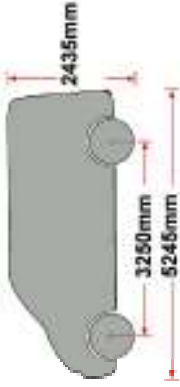

SPRINTER/CRAFTER 2006- L1, H1, TWIN DOORS