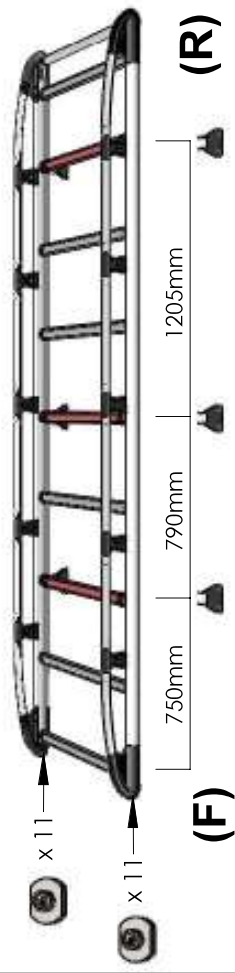

# A517

## SPRINTER/CRAFTER 2006- L1, H1, TWIN DOORS

## SPRINTER/CRAFTER 2006- L1, H2, TWIN DOORS

(1:1)

EX109-004 x 6

MS168 x 6

PS095 x 6

PS089 x 1

PS090 x 1

PS023 x 6

FB003 (M8 x 65) x 12

FW002 (M8) x 30

FN006 (M8) x 18

FS015 (M8 x 25) x 6

FS058 (M8 x 25) x 6

PS020 x 6

MS209 x 6

FN023 (M8) x 22