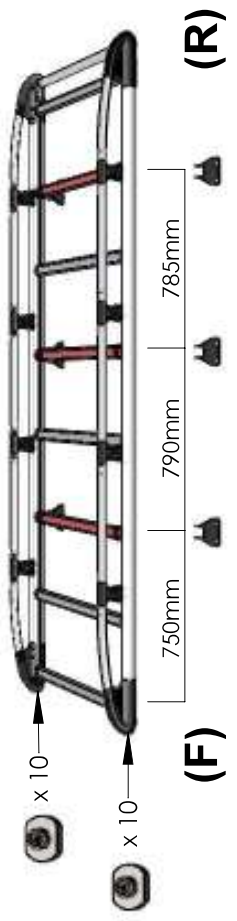

# A517

## SPRINTER/CRAFTER 2006- L1, H1, TWIN DOORS

## SPRINTER/CRAFTER 2006- L1, H2, TWIN DOORS

(1:1)

EX109-004 x 6

MS168 x 6

PS095 x 6

PS089 x 1

PS090 x 1

PS023 x 6

FB003 (M8 x 65) x 12

FW002 (M8) x 30

FN006 (M8) x 18

FS015 (M8 x 25) x 6

FS058 (M8 x 25) x 6

PS020 x 6

MS209 x 6

FN023 (M8) x 22