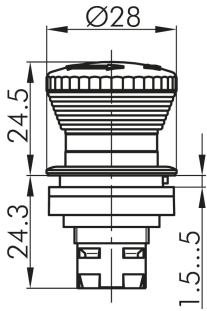

Emergency-stop Head RRJUV

Description:

Category: Emergency-Stops
 Series: RONTRON-R-JUWEL
 Panel cut-out: Ø 22.3 mm
 Degree of protection: IP66 / IP67 / IP69K
 Travel: 3 mm
 Colour: yellow
 component colour: front bezel
 Colour 2: red
 component colour 2: mushroom head
 storage temperature: -50°C ... 85°C
 Shape: round
 operating temperature: -25°C ... 70°C
 mechanical life: 30,000
 foolproof: Yes
 switching position indicator: Yes
 release: twist right or left