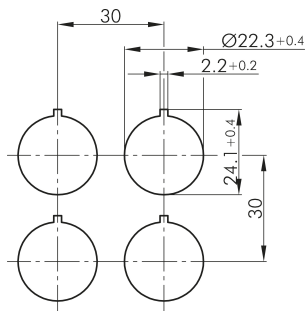

Emergency-stop Head RRJUV

Description:

Category: Emergency-Stops
 Series: RONTRON-R-JUWEL
 Panel cut-out: Ø 22.3 mm
 Degree of protection: IP66 / IP67 / IP69K
 Travel: 3 mm
 Colour: yellow
 component colour: front bezel
 Colour 2: red
 component colour 2: mushroom head
 storage temperature: -50°C ... 85°C
 Shape: round
 operating temperature: -25°C ... 70°C
 mechanical life: 30,000
 foolproof: Yes
 switching position indicator: Yes
 release: twist right or left