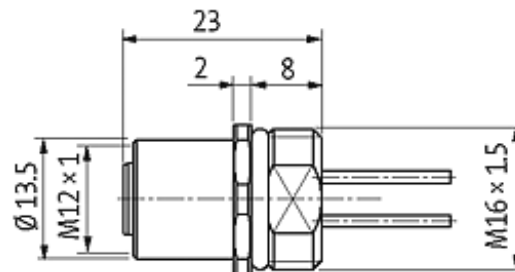

M12 FEMALE FLANGE PLUG A CODED FRONT MOUNT

PP-wires 5X0.34 2m

Flange M12 female
5-pole
Front mounting
with multi-strand wire[Link to Product](#)**Illustration**

Female

Product may differ from Image

Form

13561

Technical Data

Operating voltage	max. 125 V AC/DC
Operating current per contact	max. 4 A
Locking of ports	Screw thread M12 × 1 mm (recommended torque 0.6 Nm) self-securing
Protection	IP67 inserted and tightened (EN 60529)

Cables

Cable number	975
No./diameter of wires	5 × 0.34 mm ²
Wire isolation	PP (br, wh, bl, bk, gnye)
Shore hardness outer jacket	70 ± 5D
Outer diameter	approx. 1.25 mm
Bend radius (fixed)	5 × outer Ø
Bend radius (moving)	10 × outer Ø
Temperature range (fixed)	-40...+80 °C
Temperature range (mobile)	-25...+80 °C