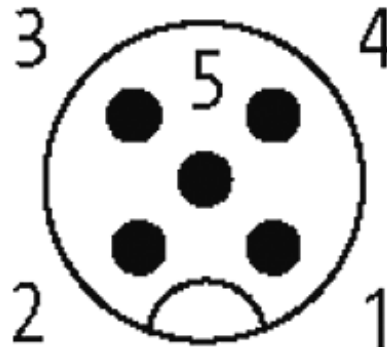

M12 FEMALE FLANGE PLUG A CODED FRONT MOUNT

PP-wires 5X0.34 2m

Flange M12 female
5-pole
Front mounting
with multi-strand wire[Link to Product](#)**Illustration**

Female

Product may differ from Image

Form

13561

Technical Data

Operating voltage	max. 125 V AC/DC
Operating current per contact	max. 4 A
Locking of ports	Screw thread M12 × 1 mm (recommended torque 0.6 Nm) self-securing
Protection	IP67 inserted and tightened (EN 60529)

Cables

Cable number	975
No./diameter of wires	5 × 0.34 mm ²
Wire isolation	PP (br, wh, bl, bk, gnye)
Shore hardness outer jacket	70 ± 5D
Outer diameter	approx. 1.25 mm
Bend radius (fixed)	5 × outer Ø
Bend radius (moving)	10 × outer Ø
Temperature range (fixed)	-40...+80 °C
Temperature range (mobile)	-25...+80 °C