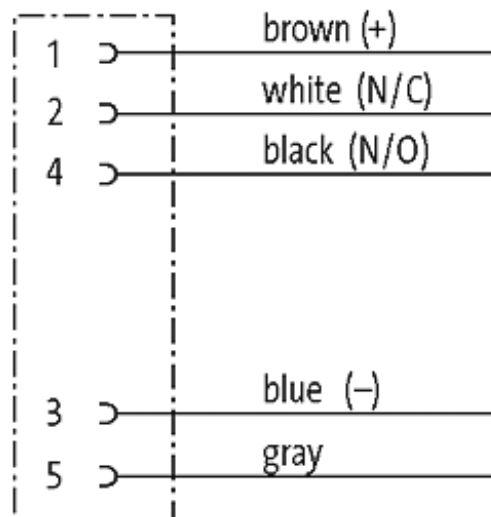

M12 FEMALE FLANGE PLUG A CODED FRONT MOUNT

PP-wires 5X0.34 2m

Flange M12 female
5-pole
Front mounting
with multi-strand wire[Link to Product](#)**Illustration**

Female

Product may differ from Image

Form

13561

Technical Data

Operating voltage	max. 125 V AC/DC
Operating current per contact	max. 4 A
Locking of ports	Screw thread M12 × 1 mm (recommended torque 0.6 Nm) self-securing
Protection	IP67 inserted and tightened (EN 60529)