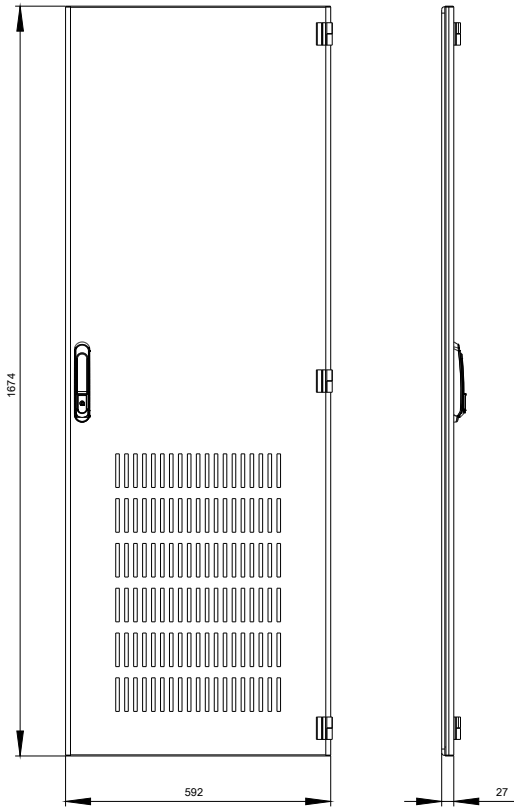

Information- and Downloadcenter (Catalogs, Brochures,...)

<http://www.siemens.com/lowvoltage/catalogs>

Industry Mall (Online ordering system)

<https://eb.automation.siemens.com/mall/en/WW/Catalog/Product/8MF18602UT141BA2>

Service&Support (Manuals, Certificates, Characteristics, FAQs,...)

<http://support.automation.siemens.com/WW/view/en/8MF18602UT141BA2/all>

Image database (product images, 2D dimension drawings, 3D models, device circuit diagrams, ...)

<http://www.automation.siemens.com/bilddb/cax_en.aspx?mfb=8MF18602UT141BA2>

CAX-Online-Generator

<http://www.siemens.com/cax>

Tender specifications

<http://ausschreibungstexte.siemens.com/tiplv>