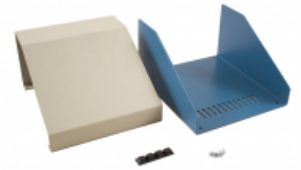

Quality Products. Service Excellence.

Sloped Aluminum Consoles 1456 Series

Key Features

- Aluminum cases 0.081" (2 mm) thick aluminum.
- Aluminum top panel sizes to 14" wide are 0.064" thick aluminum. Larger sizes are 0.081" thick.
- Sold pre-assembled with a textured blue case and a choice of a contempora grey (beige) or a black top panel.
- Comes with self adhesive rubber feet and required mounting hardware.
- Some models available with walnut sides - see series **1456CWW**
- Replacement screws **1421J6** (Pkg. of 6, 6-32 Philips head sheet metal screws).

Photo Features

Vents on rear and bottom

All models have a blue base. Available with a beige or black top.

Shown unassembled

Enclosures

Slope	Beige Top w/ Blue Case	Black Top w/ Blue Case	Width	Depth	Rear Height	Front Height
None	1456NEK4WHBU	1456NEK4BKBU	6.00	10.00	4.00	4.00
10 Degrees	1456FE1WHBU	1456FE1BKBU	6.50	5.50	2.50	1.50
10 Degrees	1456PH1WHBU	1456PH1BKBU	14.00	8.30	3.00	1.50
10 Degrees	1456RL1WHBU	1456RL1BKBU	17.00	11.30	3.50	1.50
10 Degrees	1456WL1WHBU	1456WL1BKBU	20.00	11.30	3.50	1.50
15 degrees	1456CE2WHBU	1456CE2BKBU	4.00	5.50	2.00	1.10
15 Degrees	1456FE2WHBU	1456FE2BKBU	6.50	5.50	2.00	1.10
15 Degrees	1456FH3WHBU	1456FH3BKBU	6.50	8.30	3.00	1.30