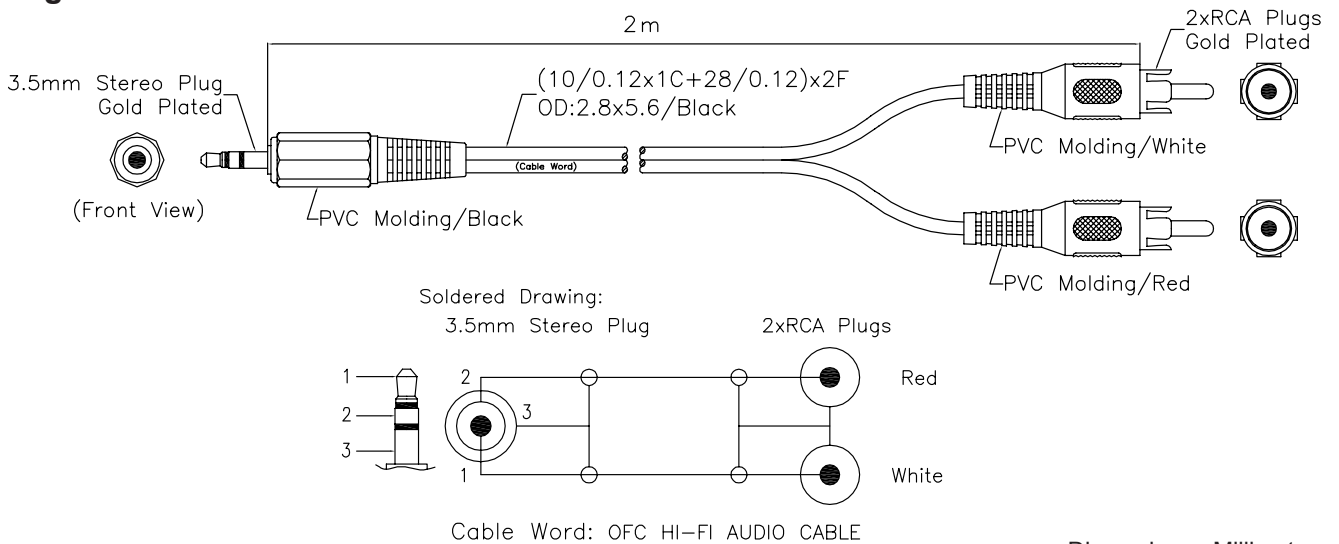

# 3.5mm Stereo Plug to Dual RCA Plugs

**multicomp** PRO

## Specifications

Connector Type A : 3.5mm Stereo Phone Plug  
 Connector Type B : RCA Plug × 2  
 Jacket Colour : Black  
 Cable Length : 2m (6ft)

## Diagram

Dimensions : Millimetres

## Part Number Table

Description	Part Number
3.5mm Stereo Plug to Dual RCA Plugs	24-16411

**Important Notice :** This data sheet and its contents (the "Information") belong to the members of the AVNET group of companies (the "Group") or are licensed to it. No licence is granted for the use of it other than for information purposes in connection with the products to which it relates. No licence of any intellectual property rights is granted. The Information is subject to change without notice and replaces all data sheets previously supplied. The Information supplied is believed to be accurate but the Group assumes no responsibility for its accuracy or completeness, any error in or omission from it or for any use made of it. Users of this data sheet should check for themselves the Information and the suitability of the products for their purpose and not make any assumptions based on information included or omitted. Liability for loss or damage resulting from any reliance on the Information or use of it (including liability resulting from negligence or where the Group was aware of the possibility of such loss or damage arising) is excluded. This will not operate to limit or restrict the Group's liability for death or personal injury resulting from its negligence. Multicomp Pro is the registered trademark of Premier Farnell Limited 2019.