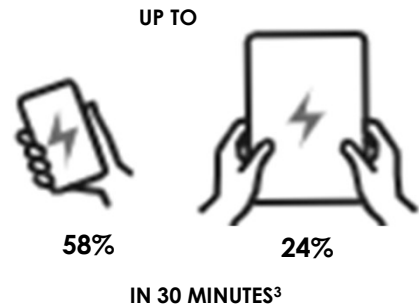

Fast Charge Wall Charger

- Fast and built to last, enjoy up to 58% charge to your smartphone in 30 minutes³
- Passes rigorous tests for safe, smart and efficient home charging
- Wall Charger is drop tested and wrapped in a tough exterior for ultra durability
- Designed to work flawlessly with your favorite OtterBox cable
- Supports USB Power Delivery fast charging technology

- Hassle-free customer service

¹Applies only for Symmetry case

²Versus soda lime glass

Tech Specs /

Product Name:	Symmetry Series + Alpha Glass + Fast Charge Wall Charger USB-C 20W
Device Compatibility:	iPhone 12 and iPhone 12 Pro
Output Power:	USB-C: 20W (5V/3A, 9V/2.22A)
Input Power:	100-240VAC 50/60Hz
Charger Specifications:	USB Power Delivery 3.0 USB Battery Charging Standard 1.2 Apple Charging Standard
Languages:	EN/FR/DE/ES/IT/PT/JA/KO/ZH/ZHT
Unit Weight:	0.42-lbs | 190.18-g
Master Carton Quantity:	6
Master Carton Weight:	3.85-lb | 1747.08-g
Master Carton Dimensions:	12.31 x 9.19 x 8.25-in | 31.27 x 23.34 x 20.96-cm
Retail Carton Dimensions:	8.00 x 4.31 x 3.94-in | 20.32 x 10.95 x 10.00-cm

GIVING BACK
otterbox.com/givingback

DROP+
3xTESTED to MILITARY STANDARD