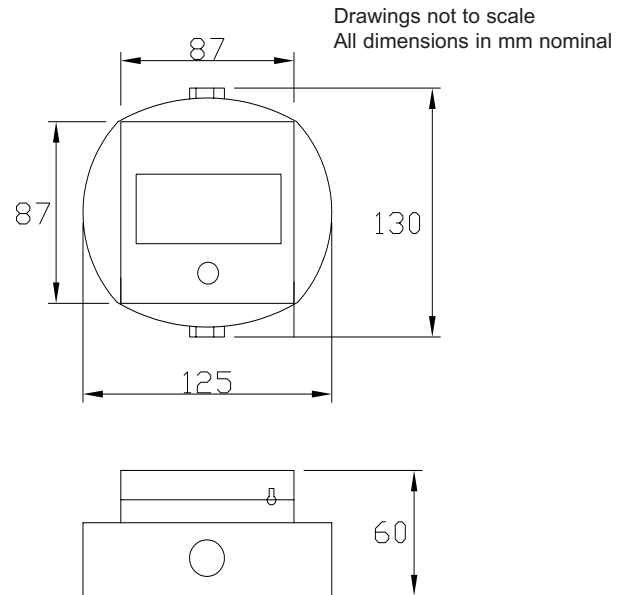

Green Waterproof Emergency Door Release Point
Part Number :CP58SWG (Resettable non breaking glass)
Product Data Sheet

PICTURE

DIMENSIONS

SPECIFICATION

- Resettable plate insert.
- Single pole.
- Surface mount
- With LED
- Waterproof housing
- CP005 replacement break plates 10 pack
- Dual key, resets and opens front cover

Features	Options
----------	---------

- | | |
|--|--|
| <ul style="list-style-type: none"> • Easy glass resetting. • Supplied with key. • 15mm cable entry hole • Slotted mounting holes for easy alignment. | <ul style="list-style-type: none"> • Other colours available. • Double and Quadruple pole types available. • Key only reset types • LED indicator models available |
|--|--|