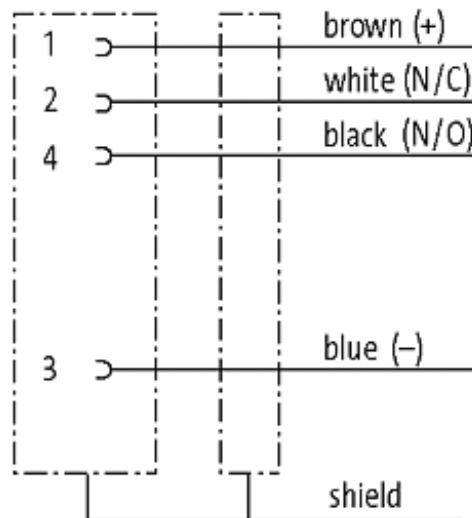

M12 female 0° shielded with cable

PUR 4x0.34 shielded bk UL/CSA+drag chain 35m

M12

Female straight

4-pole, shielded

Plastic housings with good resistance against chemicals and oils. The resistance to aggressive media should be individually tested for your application. Further details on request. Further cable lengths on request.

[Link to Product](#)**Illustration**

Female

Product may differ from Image