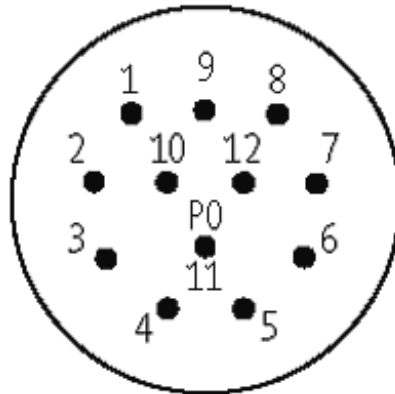

M23 FEMALE, 90° 12 POLE

PUR 4X0.34+3X0.75 GRAY, drag ch 5m

M23

Female 90°

12-pole

7-pole used

Further cable lengths on request. Plastic housings with good resistance against chemicals and oils. The resistance to aggressive media should be individually tested for your application. Further details on request.

[Link to Product](#)**Illustration**

1	white
2	green
3	yellow
4	gray
11	brown 0.75 mm ²
9	blue 0.75 mm ²
12	green/yellow 0.75 mm ²

Female

Product may differ from Image