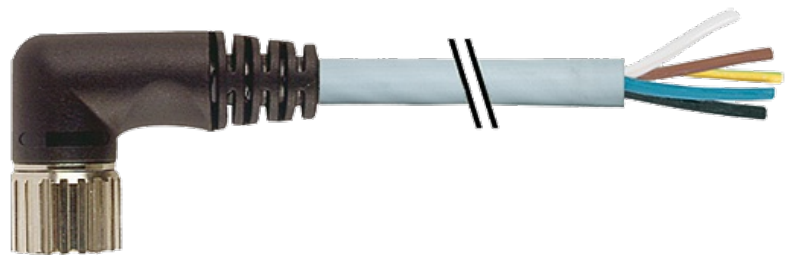

M23 FEMALE, 90° 12 POLE

PUR 4X0.34+3X0.75 GRAY, drag ch 5m

M23

Female 90°

12-pole

7-pole used

Further cable lengths on request. Plastic housings with good resistance against chemicals and oils. The resistance to aggressive media should be individually tested for your application. Further details on request.

[Link to Product](#)**Illustration**

1	white
2	green
3	yellow
4	gray
11	brown 0.75 mm ²
9	blue 0.75 mm ²
12	green/yellow 0.75 mm ²

Female

Product may differ from Image