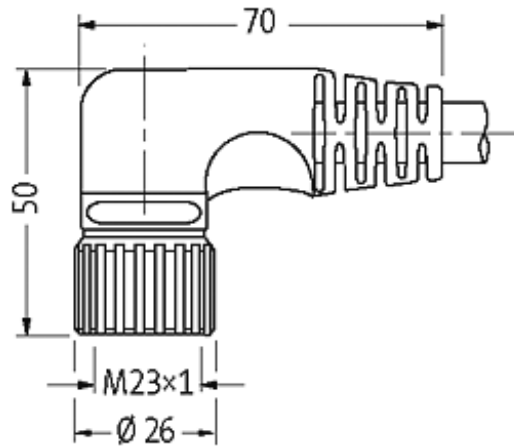

M23 FEMALE, 90° 12 POLE

PUR 4X0.34+3X0.75 GRAY, drag ch 5m

M23

Female 90°

12-pole

7-pole used

Further cable lengths on request. Plastic housings with good resistance against chemicals and oils. The resistance to aggressive media should be individually tested for your application. Further details on request.

[Link to Product](#)**Illustration**

1	white
2	green
3	yellow
4	gray
11	brown 0.75 mm ²
9	blue 0.75 mm ²
12	green/yellow 0.75 mm ²

Female

Product may differ from Image