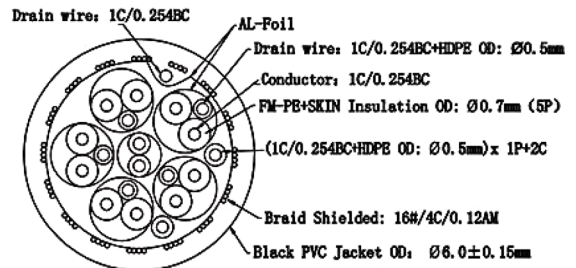

HDMI Plug to HDMI Plug

multicomp PRO

Description

In-Wall Colored HDMI Cable Take advantage of the latest high performance 3D and 4K display technologies and bi-directional audio and data connectivity with v1.4 high-speed HDMI cables.

Specifications

Connector Type A : HDMI Plug
 Connector Type B : HDMI Plug
 Cable Length : 4.6m (15ft)
 Jacket Colour : Black

Diagram

Part Number Table

Description	Part Number
Cable, HDMI Plug to Plug, 4.6m, Black	24-14707