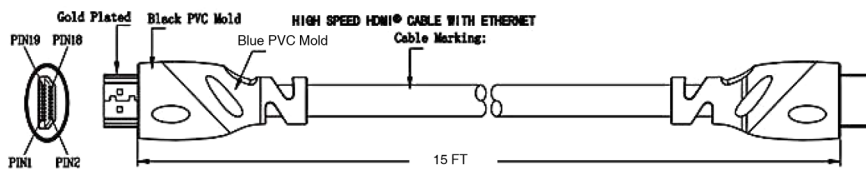

HDMI Plug to HDMI Plug

multicomp PRO

Description

In-Wall Colored HDMI Cable Take advantage of the latest high performance 3D and 4K display technologies and bi-directional audio and data connectivity with v1.4 high-speed HDMI cables.

Specifications

Connector Type A : HDMI Plug
 Connector Type B : HDMI Plug
 Cable Length : 4.6m (15ft)
 Jacket Colour : Black

Diagram

Part Number Table

Description	Part Number
Cable, HDMI Plug to Plug, 4.6m, Black	24-14707