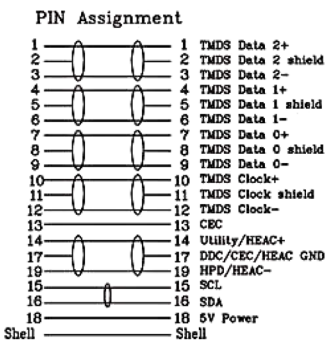

HDMI Plug to HDMI Plug

multicomp PRO

Description

In-Wall Colored HDMI Cable Take advantage of the latest high performance 3D and 4K display technologies and bi-directional audio and data connectivity with v1.4 high-speed HDMI cables.

Specifications

Connector Type A : HDMI Plug
 Connector Type B : HDMI Plug
 Cable Length : 4.6m (15ft)
 Jacket Colour : Black

Diagram

Part Number Table

Description	Part Number
Cable, HDMI Plug to Plug, 4.6m, Black	24-14707