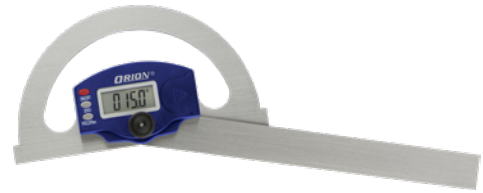

Electronic protractor

Angle 0–180°

ORION®

Application:

For measuring 0-180° angles

Version:

- Mobile measuring arm fixed using knurled thumb screw
- Adjust or set to zero on any flat surface
- 0.05 ° digit increment
- Made of stainless steel
- Error limit $\pm 0.3^\circ$
- Overhead display

Art. no.	38235 010
Limb length	150 mm
Degree arc diameter	120 mm
Number of rechargeable batteries/batteries	1 PCS
Battery designation	3V CR2032 Lithium
Calibration Group	RD

EAN-Code

4053625047895