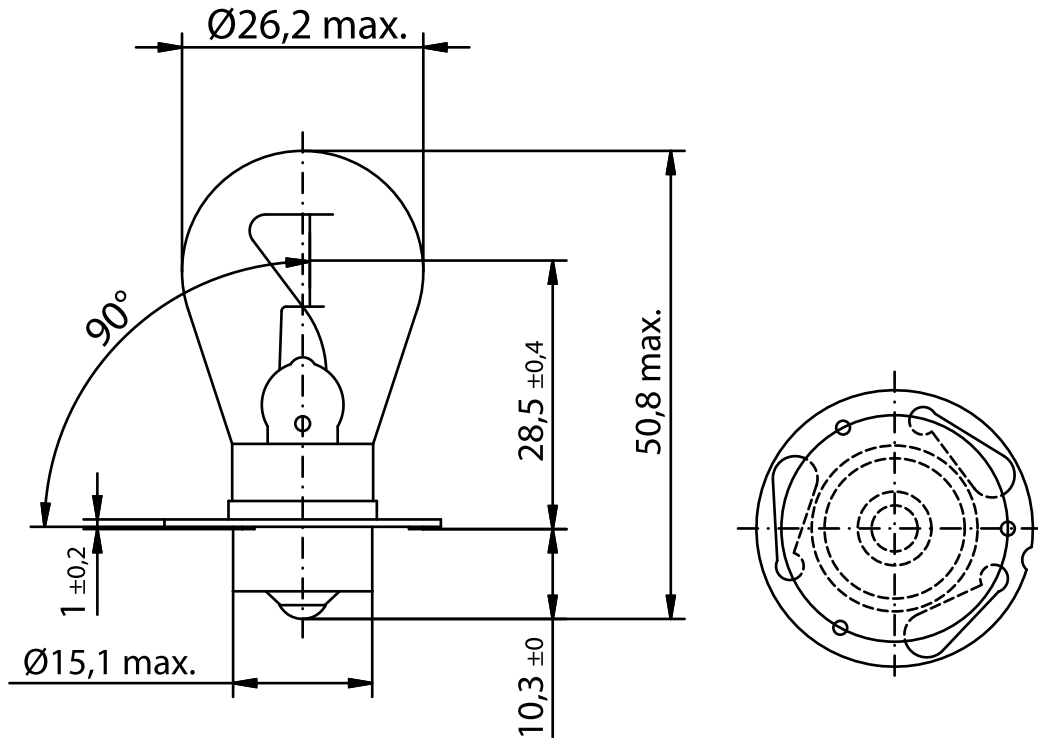

### MARINE LAMPS - 6.2V 0.92A P30s FILAMENT: C8

PRODUCT NUMBER **304842061** [ ]

Tol.

VOLTAGE	6.2	V
AMPERAGE	0.92	A
LUMEN OUTPUT	60	LM
LUMEN PRO WATT	10.5	LM/W
AVERAGE LIFE	1500	H
BASE	Sx15s	/
REMARKS	S8/C8	
BRAND	DR. FISCHER	