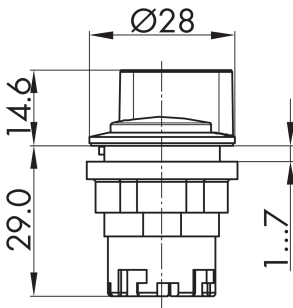

Selector head, maintained, charcoal JRWA

Category:	Selector Switches (momentary/maintained)
Series:	RONDEX-JUWEL®
Panel cut-out:	Ø 22.3 mm
Protection class:	II (protective insulation)
Degree of protection:	IP65
Switching function:	maintained action
Illumination:	no
With labelling option:	no
Front bezel	charcoal
Shape:	round

reddot award 2018
winner

Legend

■ = Switching position >=
Spring return