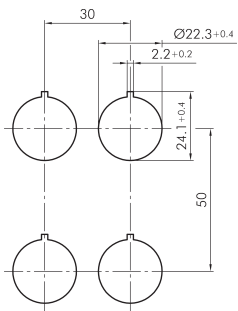

Selector head, maintained, charcoal JRWA

Category:	Selector Switches (momentary/maintained)
Series:	RONDEX-JUWEL®
Panel cut-out:	Ø 22.3 mm
Protection class:	II (protective insulation)
Degree of protection:	IP65
Switching function:	maintained action
Illumination:	no
With labelling option:	no
Front bezel	charcoal
Shape:	round

reddot award 2018
winner

Legend

■ = Switching position >=
Spring return