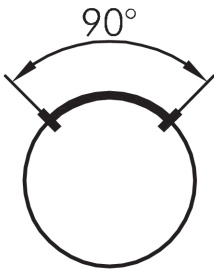

Selector head, maintained, charcoal JRWA

Category:	Selector Switches (momentary/maintained)
Series:	RONDEX-JUWEL®
Panel cut-out:	Ø 22.3 mm
Protection class:	II (protective insulation)
Degree of protection:	IP65
Switching function:	maintained action
Illumination:	no
With labelling option:	no
Front bezel	charcoal
Shape:	round

reddot award 2018
winner

Legend

■ = Switching position >=
Spring return