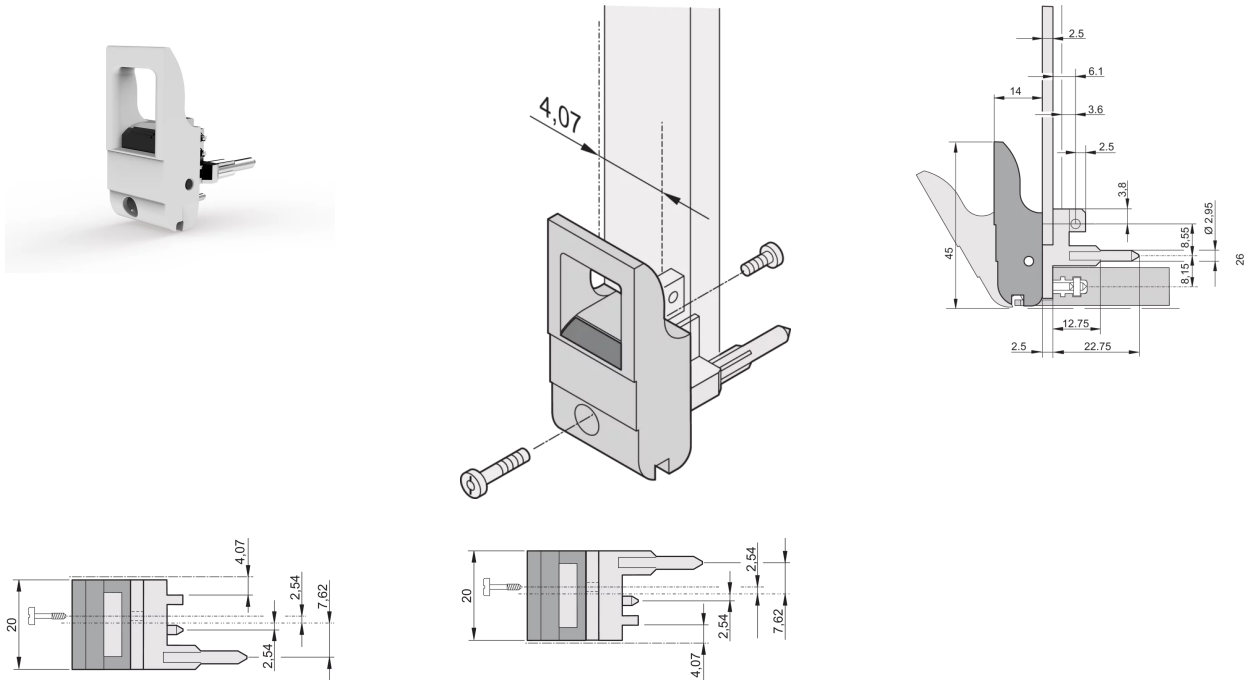

## 20817-661 INSERTER/EXTRACTOR HANDLE TYPE IET, GREY LEVER, BLACK BUTTON, BOTTOM, 100 PIECES

### KEY FEATURES

Suitable for insertion and extraction forces up to 700 N (per pair)

In accordance with IEEE 1101.10 and IEC 60297-3-102

A microswitch can be mounted

With locking

With integrated alignment pin for perforated strip

### PRODUCT ATTRIBUTES

Product Type: Handle

Type: Inserter/Extractor, Standard

Works With: Front Panels

Handle Type: IET

Material: Polycarbonate

Color: Grey

Flammability Rating: UL® 94V-0