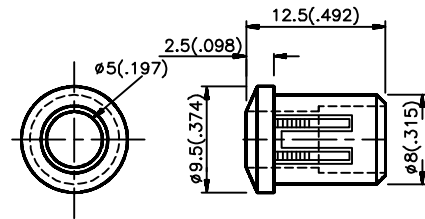

## LED Lightpipes and Mounts

Order code	Manufacturer code	Description
55-0160	RTC-31	PANEL CLIP TO SUIT 3MM LED (RC)
55-0165	n/a	PANEL CLIP TO SUIT 5MM LED (RC)
55-0240	AF	LEGEND LED HOLDER (RC)
55-0280	RTF8080	8MM PROMINENT BEZEL LED CLIP (RC)
55-0285	RTF1090	10MM PROMINENT BEZEL LED CLIP (RC)
55-0285	RTF1090	10MM PROMINENT BEZEL LED CLIP (RC)

RTF-1090

RTF-8080

RTF-5010

RTF-5020

AF

RTF-1090

RTF-5010

RTF-8080

RTF-5020

AF

NOTES :1. All dimensions are in millimeters (inches) 2. Tolerance is ±0.25mm(0.01") unless otherwise noted.