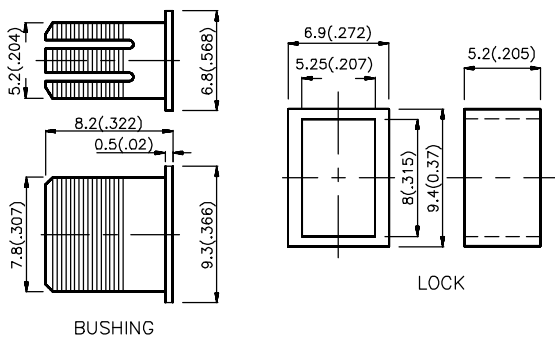

RTF-1090

RTF-8080

RTF-5010

RTF-5020

AF

RTF-1090

RTF-5010

RTF-8080

RTF-5020

AF

NOTES :1. All dimensions are in millimeters (inches) 2. Tolerance is ±0.25mm(0.01") unless otherwise noted.