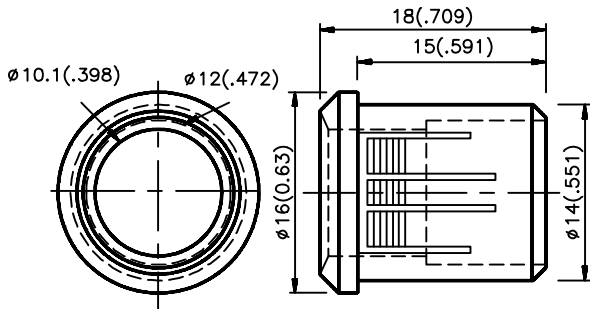

## LED Lightpipes and Mounts

Order code	Manufacturer code	Description
55-0160	RTC-31	PANEL CLIP TO SUIT 3MM LED (RC)
55-0165	n/a	PANEL CLIP TO SUIT 5MM LED (RC)
55-0240	AF	LEGEND LED HOLDER (RC)
55-0280	RTF8080	8MM PROMINENT BEZEL LED CLIP (RC)
55-0285	RTF1090	10MM PROMINENT BEZEL LED CLIP (RC)
55-0285	RTF1090	10MM PROMINENT BEZEL LED CLIP (RC)

RTF-1090

RTF-8080

RTF-5010

RTF-5020

AF

RTF-1090

RTF-5010

RTF-8080

RTF-5020

AF

NOTES :1. All dimensions are in millimeters (inches) 2. Tolerance is ±0.25mm(0.01") unless otherwise noted.