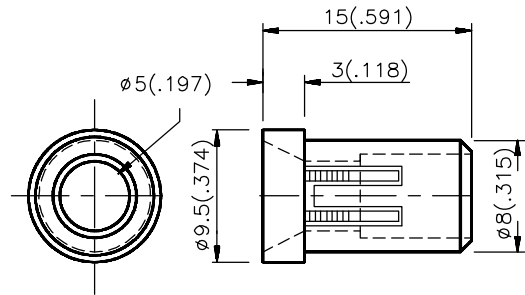

## LED Lightpipes and Mounts

Order code	Manufacturer code	Description
55-0160	RTC-31	PANEL CLIP TO SUIT 3MM LED (RC)
55-0165	n/a	PANEL CLIP TO SUIT 5MM LED (RC)
55-0240	AF	LEGEND LED HOLDER (RC)
55-0280	RTF8080	8MM PROMINENT BEZEL LED CLIP (RC)
55-0285	RTF1090	10MM PROMINENT BEZEL LED CLIP (RC)
55-0285	RTF1090	10MM PROMINENT BEZEL LED CLIP (RC)

RTF-5020

AF

NOTES :1. All dimensions are in millimeters (inches) 2. Tolerance is ±0.25mm(0.01") unless otherwise noted.