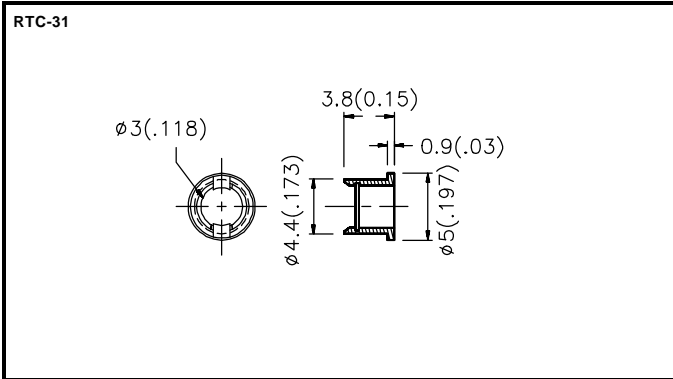

## LED Lightpipes and Mounts

Order code	Manufacturer code	Description
55-0160	RTC-31	PANEL CLIP TO SUIT 3MM LED (RC)
55-0165	n/a	PANEL CLIP TO SUIT 5MM LED (RC)
55-0240	AF	LEGEND LED HOLDER (RC)
55-0280	RTF8080	8MM PROMINENT BEZEL LED CLIP (RC)
55-0285	RTF1090	10MM PROMINENT BEZEL LED CLIP (RC)
55-0285	RTF1090	10MM PROMINENT BEZEL LED CLIP (RC)

LED Lightpipes and Mounts	Page 1 of 3
The enclosed information is believed to be correct, Information may change without notice due to product improvement. Users should ensure that the product is suitable for their use. E. & O. E.	Revision A 20/02/2007

RTF-5020

AF

NOTES :1. All dimensions are in millimeters (inches) 2. Tolerance is ±0.25mm(0.01") unless otherwise noted.