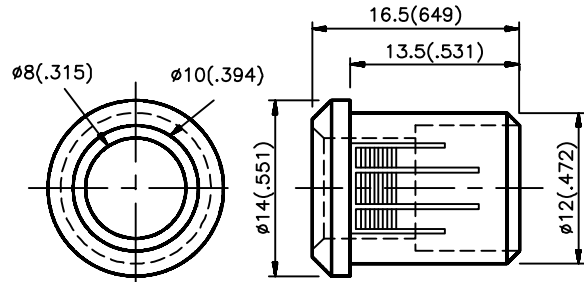

## LED Lightpipes and Mounts

Order code	Manufacturer code	Description
55-0160	RTC-31	PANEL CLIP TO SUIT 3MM LED (RC)
55-0165	n/a	PANEL CLIP TO SUIT 5MM LED (RC)
55-0240	AF	LEGEND LED HOLDER (RC)
55-0280	RTF8080	8MM PROMINENT BEZEL LED CLIP (RC)
55-0285	RTF1090	10MM PROMINENT BEZEL LED CLIP (RC)
55-0285	RTF1090	10MM PROMINENT BEZEL LED CLIP (RC)

RTF-1090

RTF-8080

RTF-5010

RTF-5020

AF

RTF-1090

RTF-5010

RTF-8080

RTF-5020

AF

NOTES :1. All dimensions are in millimeters (inches) 2. Tolerance is ±0.25mm(0.01") unless otherwise noted.