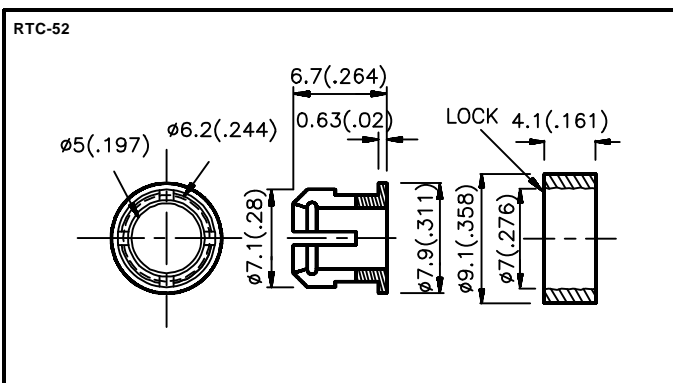

## LED Lightpipes and Mounts

Order code	Manufacturer code	Description
55-0160	RTC-31	PANEL CLIP TO SUIT 3MM LED (RC)
55-0165	n/a	PANEL CLIP TO SUIT 5MM LED (RC)
55-0240	AF	LEGEND LED HOLDER (RC)
55-0280	RTF8080	8MM PROMINENT BEZEL LED CLIP (RC)
55-0285	RTF1090	10MM PROMINENT BEZEL LED CLIP (RC)
55-0285	RTF1090	10MM PROMINENT BEZEL LED CLIP (RC)

LED Lightpipes and Mounts	Page 1 of 3
The enclosed information is believed to be correct, Information may change without notice due to product improvement. Users should ensure that the product is suitable for their use. E. & O. E.	Revision A 20/02/2007

RTF-5020

AF

NOTES :1. All dimensions are in millimeters (inches) 2. Tolerance is ±0.25mm(0.01") unless otherwise noted.