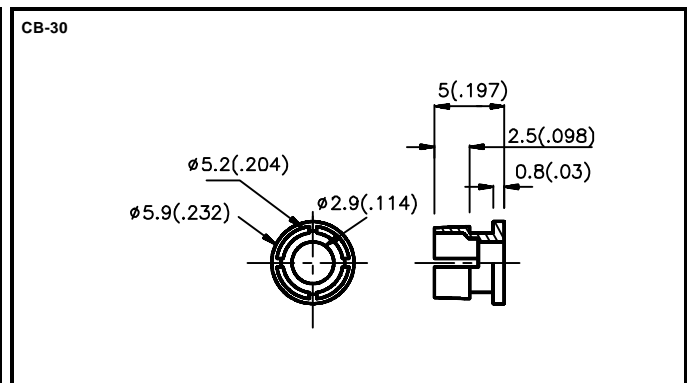

## LED Lightpipes and Mounts

Order code	Manufacturer code	Description
55-0160	RTC-31	PANEL CLIP TO SUIT 3MM LED (RC)
55-0165	n/a	PANEL CLIP TO SUIT 5MM LED (RC)
55-0240	AF	LEGEND LED HOLDER (RC)
55-0280	RTF8080	8MM PROMINENT BEZEL LED CLIP (RC)
55-0285	RTF1090	10MM PROMINENT BEZEL LED CLIP (RC)
55-0285	RTF1090	10MM PROMINENT BEZEL LED CLIP (RC)

LED Lightpipes and Mounts	Page 1 of 3
The enclosed information is believed to be correct, Information may change without notice due to product improvement. Users should ensure that the product is suitable for their use. E. & O. E.	Revision A 20/02/2007

RTF-5020

AF

NOTES :1. All dimensions are in millimeters (inches) 2. Tolerance is ±0.25mm(0.01") unless otherwise noted.