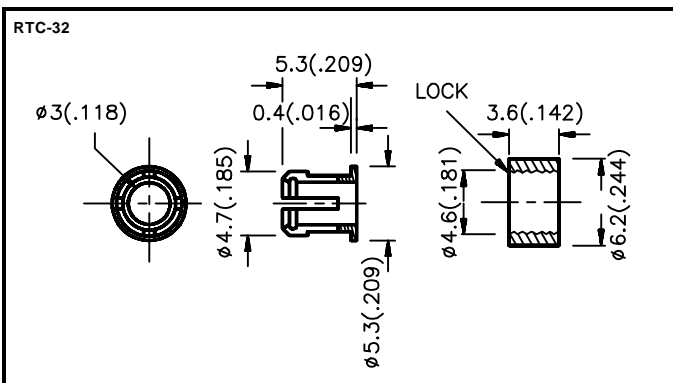

## LED Lightpipes and Mounts

Order code	Manufacturer code	Description
55-0160	RTC-31	PANEL CLIP TO SUIT 3MM LED (RC)
55-0165	n/a	PANEL CLIP TO SUIT 5MM LED (RC)
55-0240	AF	LEGEND LED HOLDER (RC)
55-0280	RTF8080	8MM PROMINENT BEZEL LED CLIP (RC)
55-0285	RTF1090	10MM PROMINENT BEZEL LED CLIP (RC)
55-0285	RTF1090	10MM PROMINENT BEZEL LED CLIP (RC)

LED Lightpipes and Mounts	Page 1 of 3
The enclosed information is believed to be correct, Information may change without notice due to product improvement. Users should ensure that the product is suitable for their use. E. & O. E.	Revision A 20/02/2007

RTF-5020

AF

NOTES :1. All dimensions are in millimeters (inches) 2. Tolerance is ±0.25mm(0.01") unless otherwise noted.