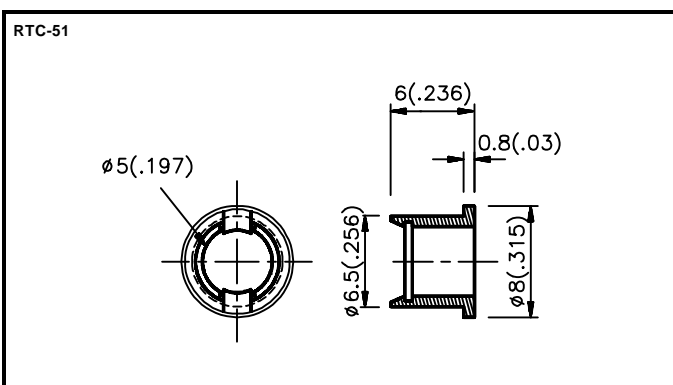

## LED Lightpipes and Mounts

Order code	Manufacturer code	Description
55-0160	RTC-31	PANEL CLIP TO SUIT 3MM LED (RC)
55-0165	n/a	PANEL CLIP TO SUIT 5MM LED (RC)
55-0240	AF	LEGEND LED HOLDER (RC)
55-0280	RTF8080	8MM PROMINENT BEZEL LED CLIP (RC)
55-0285	RTF1090	10MM PROMINENT BEZEL LED CLIP (RC)
55-0285	RTF1090	10MM PROMINENT BEZEL LED CLIP (RC)

LED Lightpipes and Mounts	Page 1 of 3
The enclosed information is believed to be correct, Information may change without notice due to product improvement. Users should ensure that the product is suitable for their use. E. & O. E.	Revision A 20/02/2007

RTF-5020

AF

NOTES :1. All dimensions are in millimeters (inches) 2. Tolerance is ±0.25mm(0.01") unless otherwise noted.