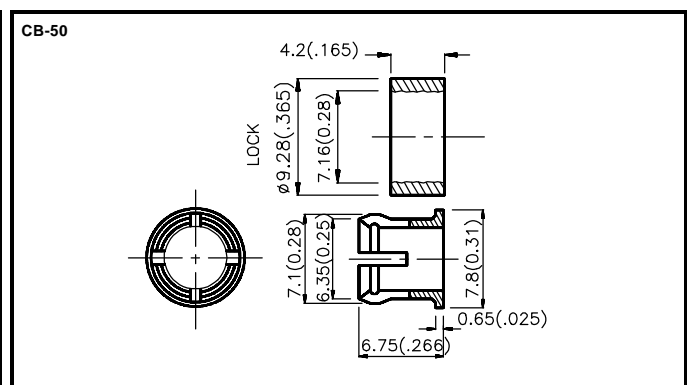

## LED Lightpipes and Mounts

Order code	Manufacturer code	Description
55-0160	RTC-31	PANEL CLIP TO SUIT 3MM LED (RC)
55-0165	n/a	PANEL CLIP TO SUIT 5MM LED (RC)
55-0240	AF	LEGEND LED HOLDER (RC)
55-0280	RTF8080	8MM PROMINENT BEZEL LED CLIP (RC)
55-0285	RTF1090	10MM PROMINENT BEZEL LED CLIP (RC)
55-0285	RTF1090	10MM PROMINENT BEZEL LED CLIP (RC)

LED Lightpipes and Mounts	Page 1 of 3
The enclosed information is believed to be correct, Information may change without notice due to product improvement. Users should ensure that the product is suitable for their use. E. & O. E.	Revision A 20/02/2007

RTF-5020

AF

NOTES :1. All dimensions are in millimeters (inches) 2. Tolerance is ±0.25mm(0.01") unless otherwise noted.