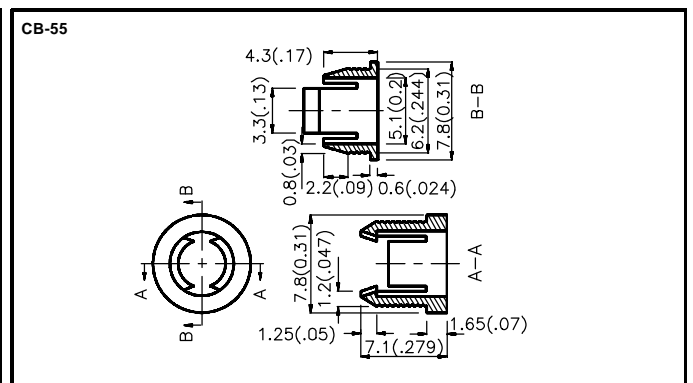

## LED Lightpipes and Mounts

Order code	Manufacturer code	Description
55-0160	RTC-31	PANEL CLIP TO SUIT 3MM LED (RC)
55-0165	n/a	PANEL CLIP TO SUIT 5MM LED (RC)
55-0240	AF	LEGEND LED HOLDER (RC)
55-0280	RTF8080	8MM PROMINENT BEZEL LED CLIP (RC)
55-0285	RTF1090	10MM PROMINENT BEZEL LED CLIP (RC)
55-0285	RTF1090	10MM PROMINENT BEZEL LED CLIP (RC)

LED Lightpipes and Mounts	Page 1 of 3
The enclosed information is believed to be correct, Information may change without notice due to product improvement. Users should ensure that the product is suitable for their use. E. & O. E.	Revision A 20/02/2007

RTF-5020

AF

NOTES :1. All dimensions are in millimeters (inches) 2. Tolerance is ±0.25mm(0.01") unless otherwise noted.