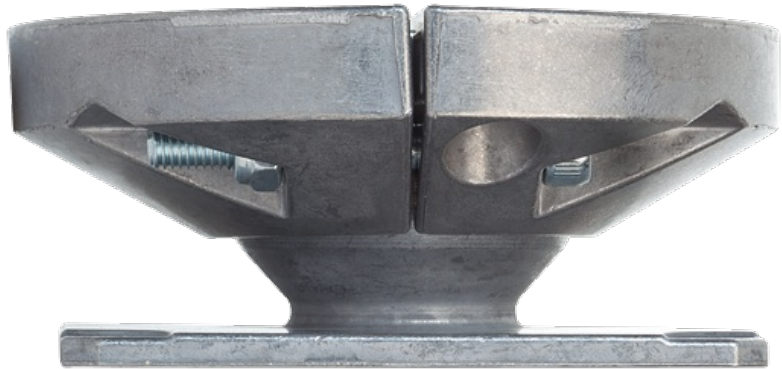

MODLIGHT XTREME JOINT COUPLING

[Link to Product](#)

Illustration

Product may differ from Image

General data

Housing	Aluminum die-cast (powder-coated)
Dimensions H x W x D	45x102x102 mm

Commercial data

country of origin	DE
customs tariff number	76169990
minimum order quantity	1